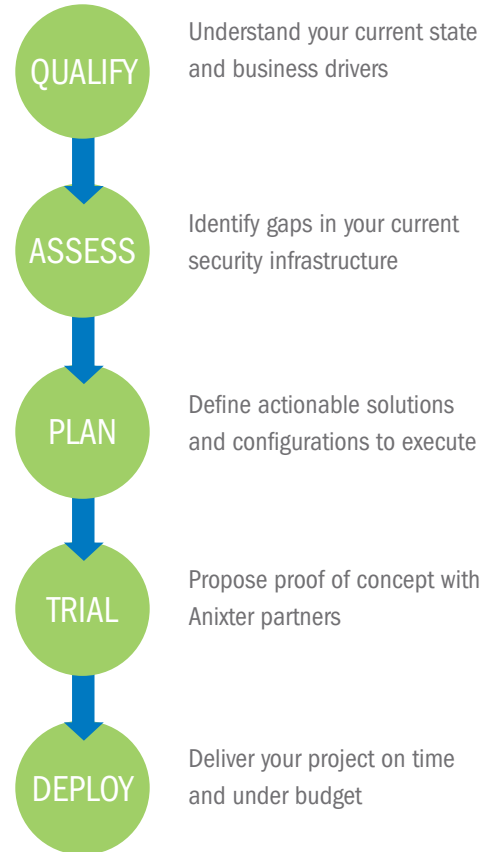

SIX LAYERS OF PHYSICAL SAFETY AND SECURITY

The Anixter Approach

In addition to the micro-segmentation strategy for enhanced logical security, our approach provides facility and IT managers with a clear set of guidelines and best practices for a macro-segmentation strategy for enhanced physical security.

- Public Spaces**
 Determine vulnerability areas throughout the city, including low light and blind spots, to deter external threats.
- Building Exterior**
 Protect perimeter and building ingress of private and public facilities using technology and environmental design.
- Streets and Parking**
 Deliver 24/7 monitoring and efficient control of daily commutes, special events and critical incidents.
- Transportation Centers**
 Secure high-traffic areas with increased visibility using hi-resolution surveillance and analytics.
- Utility Infrastructure**
 Protect critical infrastructure and public utilities, including electricity, water, gas and data, from cyber and physical threats.
- City Operations**
 Utilize a central command and control room to monitor incidents and deliver effective emergency response.

YOUR RISK MANAGEMENT PLATFORM

Anixter Engagement Process

You can further enable interoperability by leveraging our expertise in technology sourcing, inventory management, product enhancement, logistics and e-commerce tools.