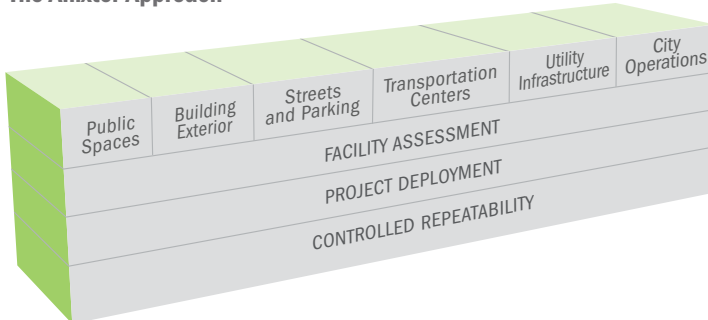

Adopting Voice | Data | Video for Public Safety

Adopting Data Analytics for Public Safety

Infrastructure as a Platform
by Anixter

Infrastructure as a Platform by Anixter provides a practical, configurable and integrated approach to deploy physical security infrastructure into your city environment.

SIX LAYERS OF PHYSICAL SAFETY AND SECURITY

The Anixter Approach

In addition to the micro-segmentation strategy for enhanced logical security, our approach provides facility and IT managers with a clear set of guidelines and best practices for a macro-segmentation strategy for enhanced physical security.