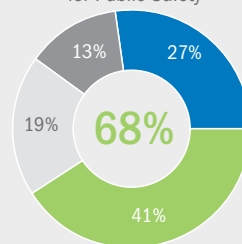

Adopting Data Analytics for Public Safety