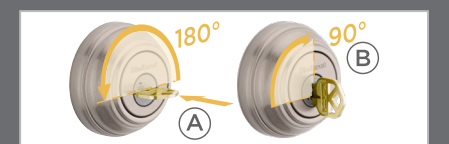

How to Re-Key:

! Make sure you have your current key and SmartKey tool

Current Key SmartKey Tool New Key

1 Insert current key & rotate 90° CW.

2 **A** Fully insert the SmartKey tool.
B Remove tool & current key.