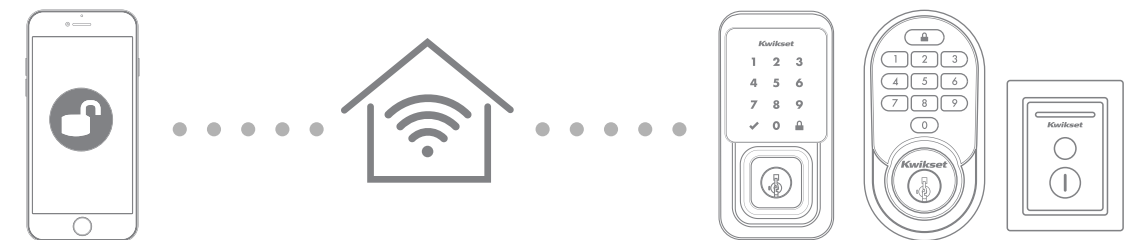

99.9% Cleaner Than Unprotected Surface

HALO
Deadbolt

Halo smart locks will connect directly to your existing Wi-Fi router and smartphone to create a simple and secure smart home, without a third-party hub, panel or subscription service. Through the Kwikset app, remotely monitor and control your Halo smart locks from anywhere in the world, while connected to the Internet.

All you need is a Wi-Fi router + smart phone + this smart lock. It's a simple way to get smart lock security and a smart home, using what you already have.

Works with the
Kwikset App

Halo Touchscreen

Halo Touchpad

Halo Touch

Halo Touch

Visit Kwikset.com for more information: kwikset.com/wirelesslocks

* Finishes available on page 28 and 29.

Kwikset smart locks with Home Connect™ technology provide a smarter way to expand security and home automation systems to a complete line of wireless-enabled door locks. Control the lock from anywhere using a smart phone, tablet, or internet-connected device through a smart home hub.

Product feature of smart locks with Home Connect technology:

- Remote Locking and Unlocking
- Notifications of Lock's Activity
- Access Control
- Integration with Other Smart Devices in the Home
- Works with Z-Wave Smart Home Hub