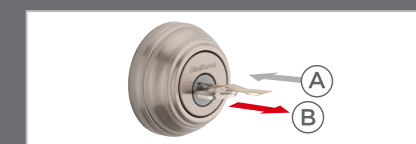

How to Re-Key:

! Make sure you have your current key and SmartKey tool

Current Key SmartKey Tool New Key

1 Insert current key & rotate 90° CW.

2 **A** Fully insert the SmartKey tool.
B Remove tool & current key.