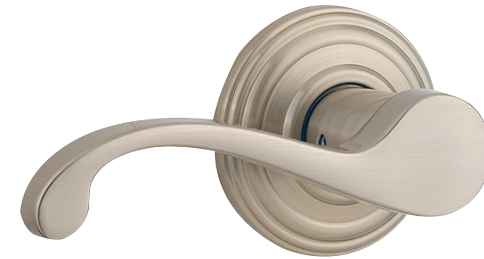

DEADBOLTS

780

980

980 Austin
Deadbolt

LEVERS

Ashfield™

Commonwealth®

Lido®

Pembroke™

Austin™

Katella

Tustin®

Kwikset's foundation is in its core line of products, offering an economical, entry level option to that of Signature Series.

A full line of residential door lock products, the Kwikset line offers an affordable option for those entering the market or anyone looking for a lower cost alternative. Based on transitional elements, the Kwikset line provides standard designs that fit into any residential setting, all while maintaining Kwikset's high standards for quality and security.