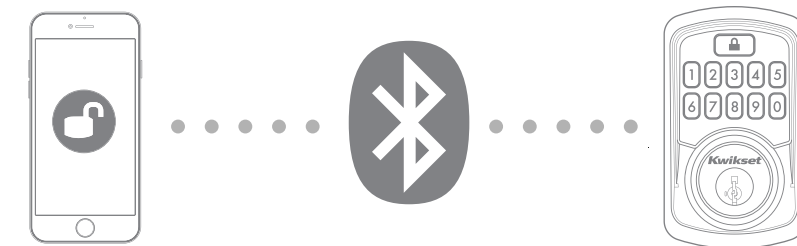

Product feature of smart locks with Home Connect technology:

- Remote Locking and Unlocking
- Notifications of Lock's Activity
- Access Control
- Integration with Other Smart Devices in the Home
- Works with Z-Wave Smart Home Hub

BLUETOOTH

Works with the
Kwikset Premis App

Premis™
Traditional

Premis™
Contemporary

Works with the
Kwikset App

Aura

BLUETOOTH

Kwikset offers a variety of smart locks that work with a smart phone via Bluetooth®. Aura is a convenient upgrade to your door hardware with simple smart lock programming functions accessible on your mobile phone, using the Kwikset App. Kevo Touch-to-Open™ smart lock allows you to open your door with just a touch of your finger. With Premis smart lock featuring Apple HomeKit™ technology, you can unlock and lock the door using Siri® for an easy, secure way to control your home security from an iPhone®, iPad® or iPod Touch®. All of Kwikset's Bluetooth smart locks provide the best in quality, security and convenience, making us the forefront of door lock innovations.

Within Bluetooth Range from your smart phone:

- Lock and unlock the door
- Assign customizable codes or eKeys*
- Schedule when users have access to your home
- Track all lock activity

*Access type is dependent on which smart lock