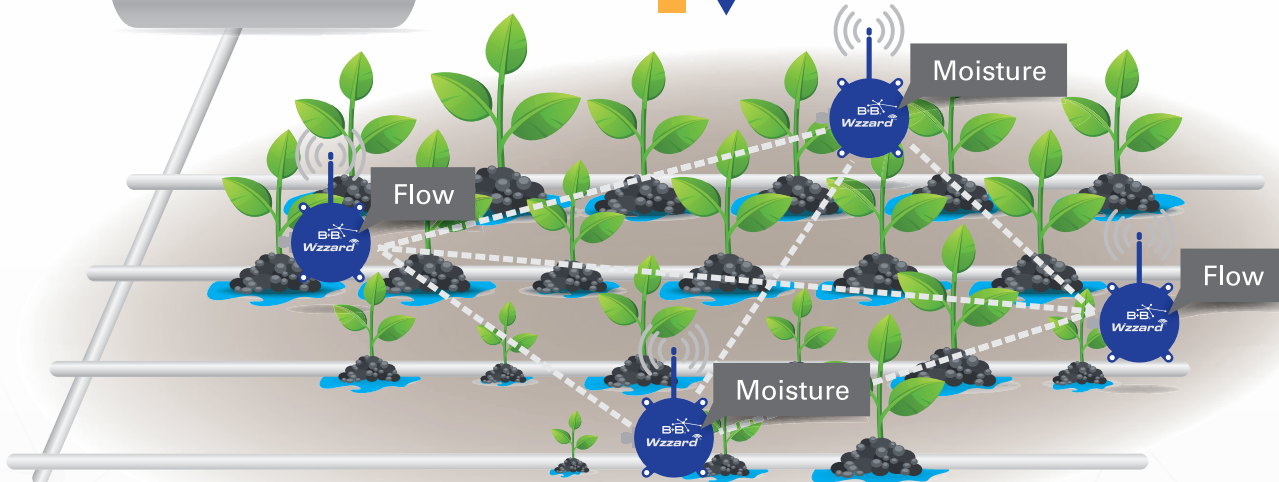

B+B SMARTWORX

www.bb-smartworx.com

World Headquarters

Ottawa, IL USA
Ph: 1-815-433-5100
Fax: 1-815-433-5109
E: orders@bb-smartworx.com

EMEA Office

Oranmore, Co. Galway, Ireland
Ph: +353 91 792444
Fax: +353 91 792445
E: eSales@bb-smartworx.com

Conel s.r.o.

Usti, Czech Republic
Ph: +420 465 521 020
Fax: +420 464 647 299
GSM: +420 603 872 287
E: sales@conel.cz

California USA Office

Lake Forest, CA USA
Ph: 1-949-465-3000
Fax: 1-949-465-3020
E: orders@bb-smartworx.com