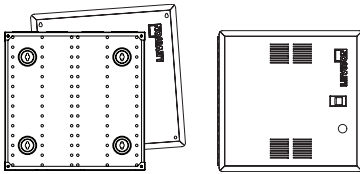

STRUCTURED MEDIA™ CENTERS

14" Series

14" Metal Series Structured Media Center (14" x 14.38" x 3.60")

Enclosure with Flush-Mount Cover	47605-140
Enclosure Only	47605-14E
Flush-Mount Cover	47605-14C
Enclosure, Bulk Pack of 6	47605-14G
Flush-Mount Cover, Bulk Pack of 6	47605-14B
Hinged Door	47605-14D
Premium Hinged Vented Door	47605-14S
Add-on Lock and Key	5L000-L0K

The 14" enclosure creates a single distribution point for all low voltage cables in an apartment, condo, or small home, accommodating basic residential networking systems and accessories.