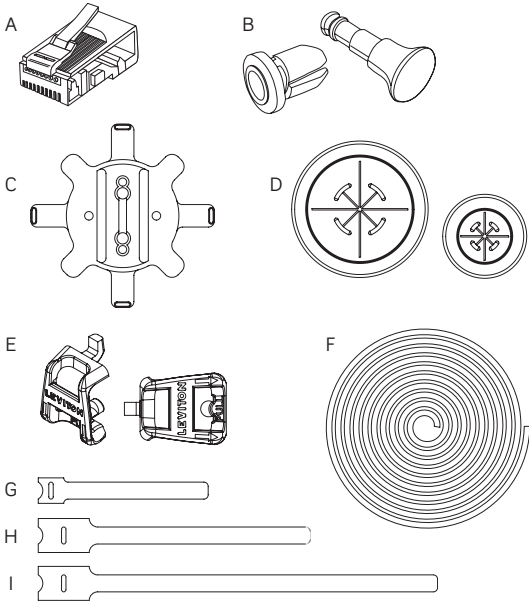

PERFORMANCE PATCH CORDS

eXtreme® High-Flex Cat 6 Patch Cords (5 per pack) 6H460-xx*

xx = Length: 6l = 6 inches, 01-20 feet
 * = Color: White (W), Blue (L), Yellow (Y), Red (R), Gray (S), Green (G), Black (E)

TOOLS

[A] Wire Punchdown/Termination Tool (Blades sold separately)	49553-814
[B] Wire Punchdown/Termination Tool Blades	
110 IDC Blade	49553-110
[C] EZ-RJ45 Crimp Tool	40989-ACT
[D] Palm Termination Tool	47615-PTT

ACCESSORIES

[A] EZ-RJ45 Cat 5e Plug (single unit)	47613-EZC
EZ-RJ45 Cat 5e Plug Bulk Pack (10 per pack)	47613-EZR
[B] Push-Lock Pins for Structured Media™ Centers (20 per pack)	47615-NYL
[C] Cable Routing Ring with (2) Push Pins	49605-AFR
[D] Grommet Accessory Pack for Structured Media Centers (Includes (3) 1" and (2) 2" rubber grommets. Works with all enclosure knockouts)	49605-GRM
[E] Saddle Tie kit w/ VELCRO® (includes (5) saddle ties, 5' of VELCRO® Softcinch, black)	49605-AST
[F] 15' bulk roll, ½" VELCRO® Softcinch, Black	49605-AHL
[G] VELCRO® Brand Tie-Wrap, 5" Length (25 per roll)	43105-005
[H] VELCRO® Brand Tie-Wrap, 8" Length (25 per roll)	43108-008
[I] VELCRO® Brand Tie-Wrap, 12" Length (25 per roll)	43112-012