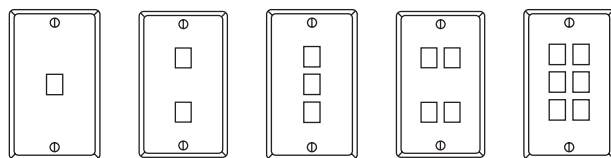

QUICKPORT® WALLPLATES, SINGLE-GANG - ACCEPTS ALL QUICKPORT JACKS AND COUPLERS

Single-Gang QuickPort Wallplates

1-Port	2-Port	3-Port	4-Port	6-Port
41080-1*P	41080-2*P	41080-3*P	41080-4*P	41080-6*P

* = Color: Ivory (I), White (W), Light Almond (T), Grey (G), Black (E), Brown (B)

Angled Single-Gang QuickPort Wallplates

2-Port	4-Port
41081-2*P	41081-4*P

* = Color: Ivory (I), White (W), Light Almond (T)