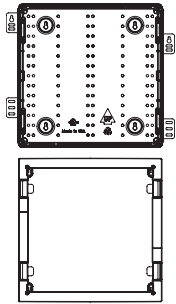

STRUCTURED MEDIA™ CENTERS

14" Series

NEW 14" Plastic Series Wireless Structured Media Center (14" x 14.26" x 3.42")

Enclosure with Vented Cover	49605-140
Enclosure with Vented Hinged Door	49605-14P
Enclosure Only	49605-14E
Vented Hinged Door	49605-14S
Enclosure, Bulk Pack of 12	49605-14G
Vented Hinged Door, Bulk Pack of 12	49605-14B
Vented Cover, Bulk Pack of 12	49605-14F
Trim Ring Accessory	49605-14T
Add-on Lock and Key	5L000-L0K

The 14" enclosure creates a single distribution point for all low voltage cables in an apartment, condo, or small home, accommodating basic residential networking systems and accessories.

Plastic construction allows for RF transparency, extending and improving Wi-Fi® coverage.