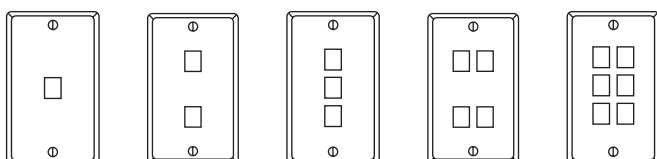

QUICKPORT STAINLESS STEEL WALLPLATES, SINGLE-GANG - ACCEPTS ALL QUICKPORT JACKS AND COUPLERS

1-Port	2-Port	3-Port	4-Port	6-Port
43080-1S1	43080-1S2	43080-1S3	43080-1S4	43080-1S6