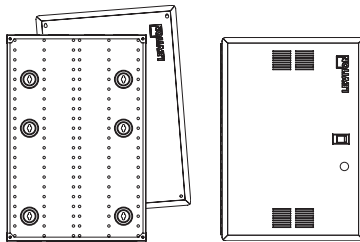

21" Series

21" Metal Series Structured Media Center (21.10" x 14.38" x 3.60")

Enclosure Only	47605-21E
Flush-Mount Cover	47605-21C
Premium Hinged Vented Door	47605-21S
Add-on Lock and Key	5L000-L0K

The 21" enclosure is ideal for voice, data, audio, and video distribution in condos and smaller homes, and provides additional room for larger modules and extra equipment.