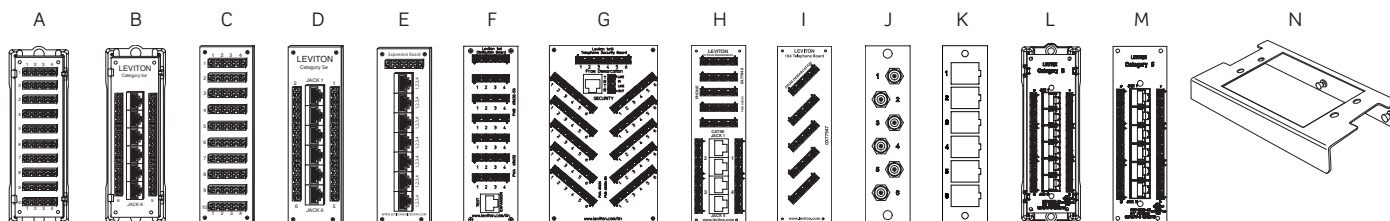

STAND-ALONE MODULES & EXPANSION BOARDS

[A] 1x9 4-Line Bridged Telephone Module (stand alone)	47689-00B	[I] 1x4 Bridged Phone Board (expansion board)	47609-004
[B] Cat 5e Voice and Data Module (stand alone)	47605-C5B	[J] F-Connector Mounting Plate, 6-pack, loaded	5F100-6VF
[C] 1x9 4-Line Bridged Telephone Board (expansion board)	47603-110	[K] QuickPort® Mounting Plate, 6-pack, unloaded	5F100-6QP
[D] Cat 5e Voice and Data Board (expansion board)	47603-0C5	[L] Cat 6 Voice and Data Module (stand alone)	47611-C6B
[E] Telephone Patching Board (expansion board)	47609-EMP	[M] Cat 6 Voice and Data Board (expansion board)	47611-0C6
[F] 1x6 4-Line Bridged Telephone Board (expansion board)	47609-0F6	4x12 Telephone Distribution Board	47603-12B
[G] 1x10 6-Line Bridged Telephone Security Board (expansion board)	47609-S10	[N] Multimedia Bracket (accepts 5F100 series plates)	47612-MMA
[H] 1x4 Port 4-Line Bridged Phone and 4-Port Cat 5e Board (expansion board)	47609-4DP