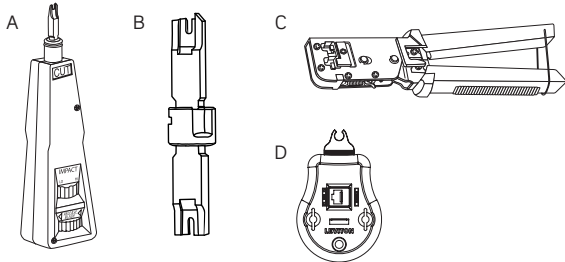

COMPRESSION CONNECTORS

[A] F-Style	40985-CPF
[B] RCA-Style	40985-CRU

PERFORMANCE PATCH CORDS

eXtreme® High-Flex Cat 6 Patch Cords (5 per pack) 6H460-xx*

xx = Length: 6l = 6 inches, 01-20 feet
* = Color: White (W), Blue (L), Yellow (Y), Red (R), Gray (S), Green (G), Black (E)

TOOLS

[A] Wire Punchdown/Termination Tool (Blades sold separately)	49553-814
[B] Wire Punchdown/Termination Tool Blades	
110 IDC Blade	49553-110
[C] EZ-RJ45 Crimp Tool	40989-ACT
[D] Palm Termination Tool	47615-PTT