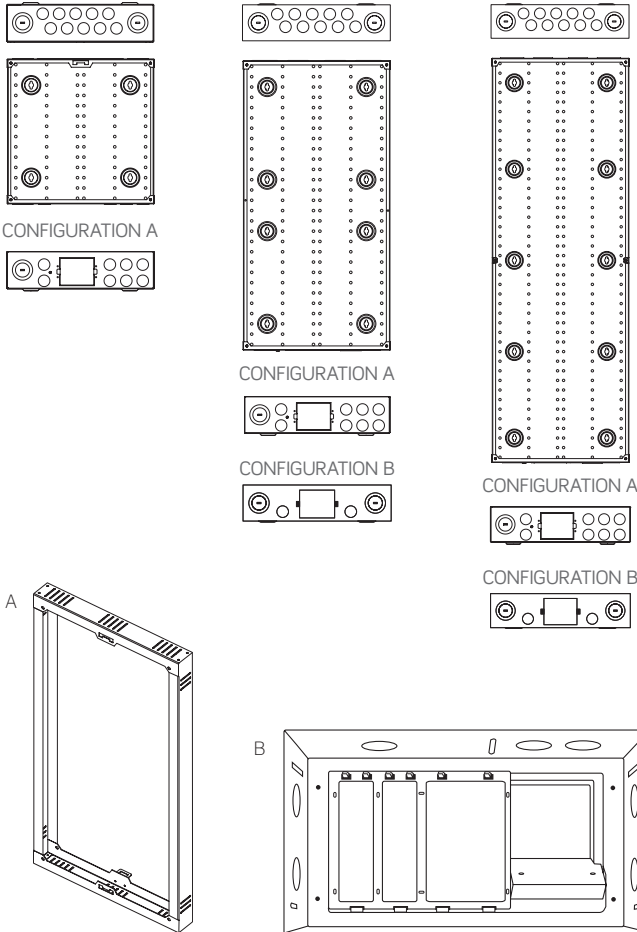

STRUCTURED MEDIA™ CENTERS

Multi-Dwelling Unit Structured Media Centers

14" Configuration A with flush-mount cover	47605-1MG
28" Configuration A with flush-mount cover	47605-2MG
42" Configuration A with flush-mount cover	47605-4MG
28" Configuration B enclosure only	47605-M28
42" Configuration B enclosure only	47605-M42

Multi-Bay Dual Enclosures

14" + 14" FTTH Multi-Bay Dual Enclosure	47FTH-440
28" + 14" FTTH Multi-Bay Dual Enclosure	47FTH-840

Extender Brackets

42" Structured Media Center Extender Bracket	47612-42B
[A] 28" Structured Media Center Extender Bracket	47612-28B

Compact Structured Media Centers for MDUs

[B] Compact Enclosure (Empty) and Cover (Shown)	47605-MDU
Compact Enclosure and Cover plus 1x6 Telephone Expansion Board	47604-0F6
Compact Enclosure and Cover plus 1x6 Telephone Expansion Board and 6-way Video Splitter	47604-F6S