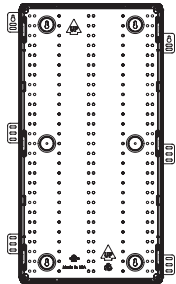

STRUCTURED MEDIA™ CENTERS

14" Series

NEW 14" Plastic Series Wireless Structured Media Center (14" x 14.26" x 3.42")

Enclosure with Vented Cover	49605-140
Enclosure with Vented Hinged Door	49605-14P
Enclosure Only	49605-14E
Vented Hinged Door	49605-14S
Enclosure, Bulk Pack of 12	49605-14G
Vented Hinged Door, Bulk Pack of 12	49605-14B
Vented Cover, Bulk Pack of 12	49605-14F
Trim Ring Accessory	49605-14T
Add-on Lock and Key	5L000-L0K

The 14" enclosure creates a single distribution point for all low voltage cables in an apartment, condo, or small home, accommodating basic residential networking systems and accessories.

Plastic construction allows for RF transparency, extending and improving Wi-Fi® coverage.