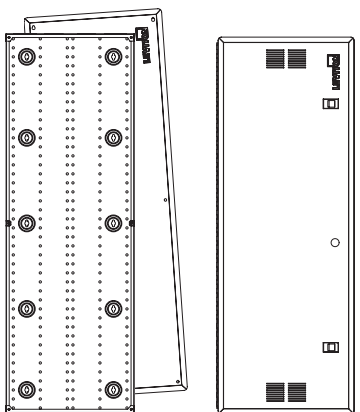

42" Series

42" Metal Series Structured Media Center (42" x 14.38" x 3.60")

Enclosure with Flush-Mount Cover	47605-42W
Enclosure Only	47605-42N
Flush-Mount Cover	47605-F42
Hinged Door	47605-42D
Premium Hinged Vented Door	47605-42S
Add-on Lock and Key	5L000-L0K

The 42" enclosure is extra long to accommodate extensive voice, data, audio, and video equipment in larger homes or small businesses, and to provide maximum room for expansion. It accommodates a wide variety of modules for home networking, DSL, Internet, satellite video, camera, VoIP, multi-line telephones, intercom, audio distribution, and volume controls.