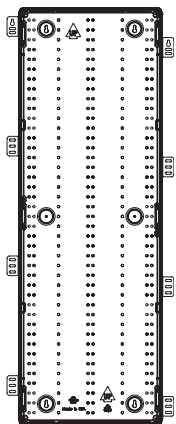

The 14" enclosure creates a single distribution point for all low voltage cables in an apartment, condo, or small home, accommodating basic residential networking systems and accessories.

Plastic construction allows for RF transparency, extending and improving Wi-Fi® coverage.

28" Series

NEW 28" Plastic Series Wireless Structured Media Center (28" x 14.26" x 3.42")

Enclosure with Vented Cover	49605-28W
Enclosure with Vented Hinged Door	49605-28P
Enclosure Only	49605-28E
Vented Hinged Door	49605-28S
Enclosure, Bulk Pack of 6	49605-28G
Vented Hinged Door, Bulk Pack of 6	49605-28B
Vented Cover, Bulk Pack of 6	49605-28F
Trim Ring Accessory	49605-28T
Add-on Lock and Key	5L000-L0K

Plastic construction allows for RF transparency, extending and improving Wi-Fi coverage.

42" Series

NEW 42" Plastic Series Wireless Structured Media Center (42" x 14.26" x 3.42")

Enclosure with Vented Hinged Door	49605-42P
Enclosure Only	49605-42E
Vented Hinged Door	49605-42S
Enclosure, Bulk Pack of 6	49605-42G
Vented Hinged Door, Bulk Pack of 6	49605-42B
Trim Ring Accessory	49605-42T
Add-on Lock and Key	5L000-L0K