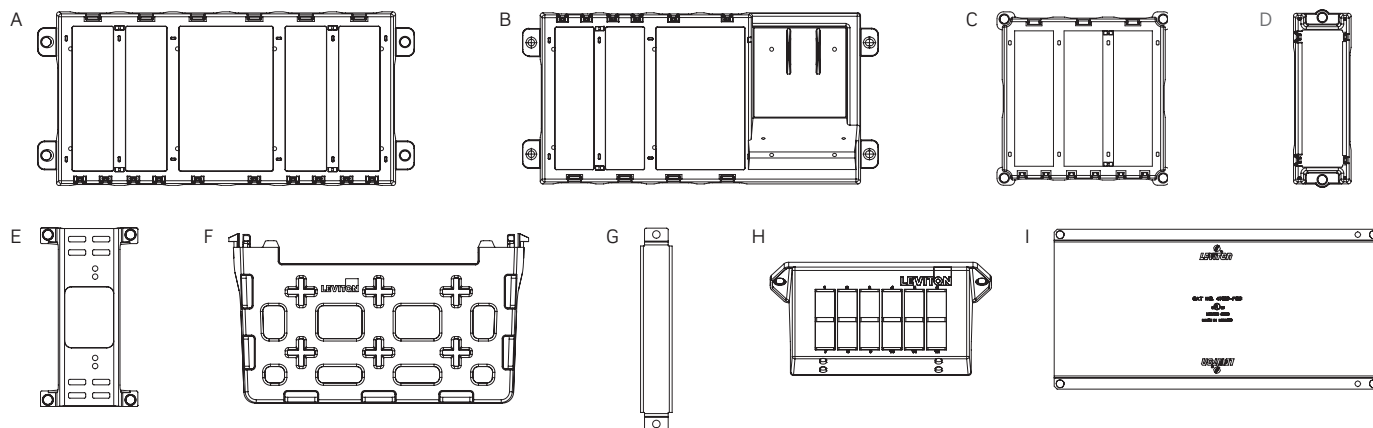

MOUNTING BRACKETS FOR LEVITON STRUCTURED MEDIA™ CENTERS

[A] Expansion Plastic Bracket	47612-EBK	Metal Universal Shelf Bracket	47612-UBK
[B] Shelf Plastic Bracket	47612-VSB	[G] 6" Universal Bracket (set of 2)	47612-6SB
[C] Plastic Half-Bracket	47612-HBK	12" Universal Bracket (set of 2)	47612-1SB
[D] Single Plastic Bracket	47612-SBK	[H] 12-Port QuickPort® Bracket (accepts 12 QuickPort Jacks)	47600-QPB
[E] Data Plastic Bracket	47612-DBK	[I] Full Width Universal Security Plate	47612-FSB
[F] Plastic Universal Shelf Bracket (includes (2) saddle-ties and 2 ½" of VELCRO® Softcinch, black)	49605-AUB	Half Width Universal Security Plate	47612-HSB

VELCRO® is a registered trademark of Velcro BVBA. Used with permission.