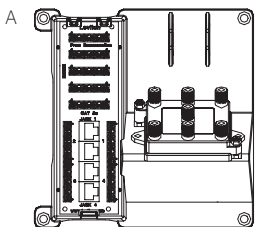

COMPACT SERIES PRE-CONFIGURED STRUCTURED CABLING PANEL

[A]	4 Telephone, 4 Data and 6-Way Video	47603-DP6