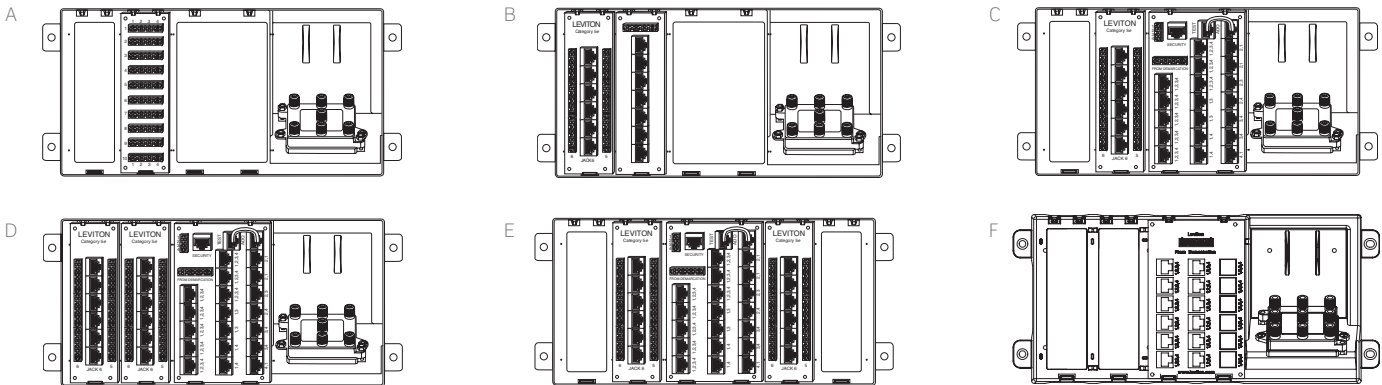

PRE-CONFIGURED STRUCTURED CABLING PANELS

[A]	Basic Telephone and Video Panel	47606-BTV
[B]	Basic Home Networking Plus Panel	47606-BNP
[C]	Advanced Home Telephone and Video Panel	47606-AHT
[D]	Advanced Small Office Telephone and Video Panel	47606-ASO
[E]	12-Port Structured Media™ Panel	47603-12P
	18-Port Structured Media Panel	47603-18P
	24-Port Structured Media Panel	47603-24P
	4x18 Telephone Distribution Panel with Cat 5e Voice and Board	47603-8C1
[F]	4x12 Telephone Distribution Panel with 8-Way Splitter	47603-412
	4x18 Telephone Distribution Board on Shelf Bracket	47603-18M
	4x12 Telephone Distribution Board on Shelf Bracket	47603-12M