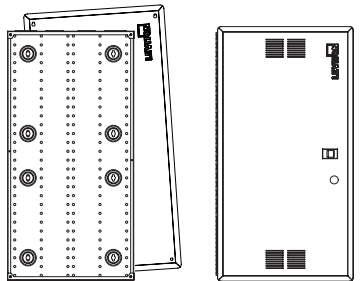

28" Series

28" Metal Series Structured Media Center (28" x 14.38" x 3.60")

Enclosure with Flush-Mount Cover	47605-28W
Enclosure Only	47605-28N
Flush-Mount Cover, Bulk Pack of 3	47605-28G
Enclosure, Bulk Pack of 3	47605-28B
Flush-Mount Cover	47605-F28
Hinged Door	47605-28D
Premium Hinged Vented Door	47605-28S
Add-on Lock and Key	5L000-L0K

The 28" enclosure serves as command central for virtually all technology including home networking, Internet, satellite video, camera, VoIP, telephone, intercom, and audio. It is ideal for homes with more advanced multimedia needs and provides for future growth.