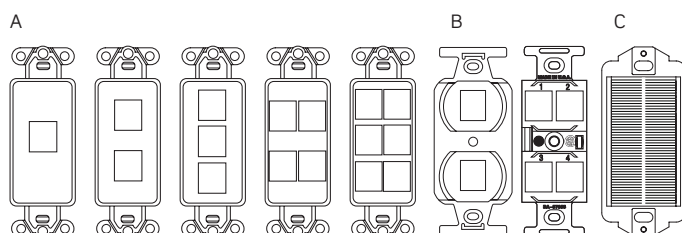

QUICKPORT DECORA® INSERTS - FIELD CONFIGURABLE WITH ALL QUICKPORT JACKS AND COUPLERS

[A] Decora Multimedia Inserts	4164+*

† = Port configuration: (1), (2), (3), (4), (6)
* = Color: Ivory (I), White (W), Grey (GY), Black (E), Light Almond (T), Brown (B)

[B] Type 106 Duplex Inserts	
2-Port Insert	41087-2*P

4-Port Insert	41087-Q*P

* = Color: Ivory (I), White (W), Grey (G), Black (E)

[C] Decora Brush Passthrough Insert	41075-DB*

* = Color: White (W), Black (E), only brush is visible when installed.

SNAP-IN ADAPTERS & CONNECTORS

HOME 5e® QuickPort® Jacks
5EHOM-R*5

HOME 6® QuickPort Jacks
61HOM-R*6

* = Color: Ivory (I), Brown (B), White (W), Grey (G), Black (E), Blue (L), Light Almond (T)

BNC Couplers
Standard BNC 41084-B*F
Gold-Plated BNC 40832-0B°

S-Video
S-Video Coupler 40734-CV~
S-Video Jack, 110 termination 40734-SV*

3.5MM Stereo
3.5MM Stereo, screw terminal 40839-S~S

F-Connector Couplers
Nickel-Plated, 1GHz 41084-F*F
Gold-Plated, 2.5GHz 40831-F*G

Binding Post Couplers
Gold plated w/ black stripe 40833-B*E
Gold plated w/ red stripe 40833-B*R

* = Color: Ivory (I), White (W), Light Almond (T), Grey (G), Black (E), Brown (B)
† = Color: Ivory (I), White (W), Light Almond (T), Grey (G), Black (E)
~ = Color: Ivory (I), White (W)
° = Color: Ivory (I), White (W), Light Almond (T)

Cat 5 Jacks 41108-R†5

Voice Grade Jacks
6-conductor USOC jack 41106-R†6
8-conductor USOC jack 41108-R†8

† = Color: Ivory (I), White (W), Grey (G), Black (E), Orange (O), Blue (L), Crimson Red (C), Dark Red (R), Yellow (Y), Brown (B), Lt Almond (T), Green (V), and Purple (P)

RCA to 110 40735-Rx†

x = Inner Barrel Color: Orange (O), Red (R), White (W), Yellow (Y)
Ivory and White connectors available with Green (V) or Blue (L) Inner Barrel

RCA w/ black stripe 40830-B*E
RCA w/ red stripe 40830-B*R
RCA w/ yellow stripe 40830-B*Y
RCA w/ green stripe 40830-B~V
RCA w/ blue stripe 40830-B~L

Snap-in Blank Module 41084-B*B

Banana Jack Couplers
Gold Plated w/ black stripe 40837-B*E
Gold Plated w/ red stripe 40837-B*R

* = Color: Ivory (I), White (W), Light Almond (T)
~ = Color: Ivory (I), White (W)

HDMI Coupler 40834-*

* = Color: Ivory (I), White (W)

USB A/A Coupler 40835-*

* = Color: Ivory (I), White (W), Light Almond (T) Black (E)