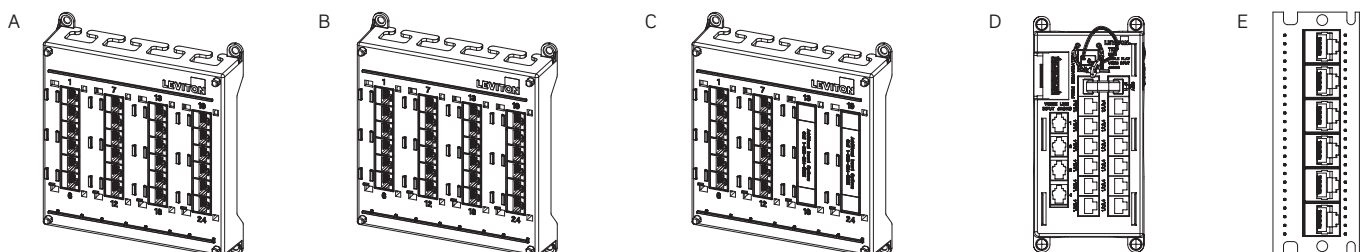

LOW-PROFILE/HIGH-DENSITY INTERCONNECT PANELS

[A]	Cat 6/Cat 5e Twist and Mount Patch Panel, 12 Cat 6 and 12 Cat 5e connectors, cULus	476TM-654	[C]	Cat 6 Twist and Mount Patch Panel, 12 Cat 6 connectors, cULus	476TM-612
[B]	Cat 6 Twist and Mount Patch Panel, 24 Cat 6 connectors, cULus	476TM-624		Cat 5e Twist and Mount Patch Panel, 12 Cat 5e connectors, cULus	476TM-512
	Cat 5e Twist and Mount Patch Panel, 24 Cat 5e connectors, cULus	476TM-524	[D]	Telephone Input Distribution Panel (TIDP), cULus	476TL-T12
	Cat 6/Cat 5e Twist and Mount Patch Panel, 6 Cat 6 and 6 Cat 5e connectors, cULus	476TM-652	[E]	Cat 5e Twist and Mount Expansion Board	476TM-EX5
				Cat 6 Twist and Mount Expansion Board	476TM-EX6