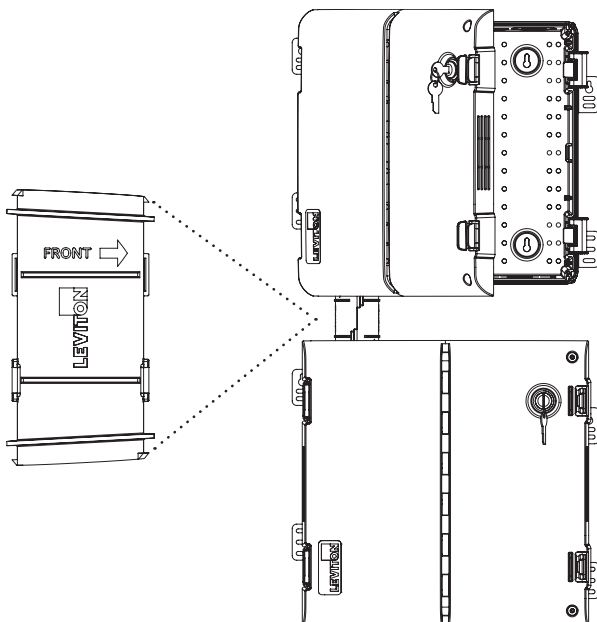

Multi-Bay Dual Enclosures

14" + 14" FTTH Multi-Bay Dual Enclosure	47FTH-440
28" + 14" FTTH Multi-Bay Dual Enclosure	47FTH-840

Extender Brackets

42" Structured Media Center Extender Bracket	47612-42B
[A] 28" Structured Media Center Extender Bracket	47612-28B

SPOTLIGHT

Wireless Enclosure Connected Multi-Bay System

Use the easy-to-install Multi-Bay Attachment Tube between two or more Wireless Structured Media Center Enclosures to create a secure, fully isolated location for service provider equipment.