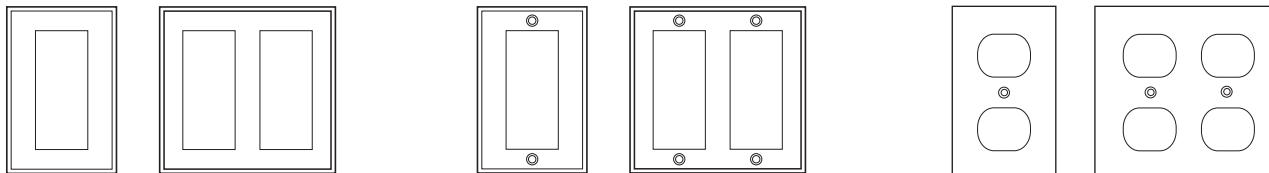

VIDEO MODULES

[A] Premium Amplified CATV Modules, SCITE/HDTV/DOCSIS Transmission Compliant	[B] Passive TV/CATV Splitter Modules
1x16 Premium Amplified CATV Module, 1 GHz, SCITE/HDTV/DOCSIS Transmission Compliant	1x6 Passive TV/CATV Splitter Module, 2 GHz
47693-08P	47690-6C2
1x8 Premium Amplified CATV Module, 1 GHz, SCITE/HDTV/DOCSIS Transmission Compliant	1x8 Passive TV/CATV Splitter Module, 2 GHz
47693-16P	47690-8C2
	Passive TV/CATV Splitter Modules Without Bracket
	1x6, Passive TV/CATV Splitter, No Bracket (2.05 GHz)
	47690-0G6
	1x8, Passive TV/CATV Splitter, No Bracket (2.05 GHz)
	47690-0G8

RECESSED DEVICES

			[A] Recessed Entertainment Box includes low-profile frame 9.46"x7.9" (240.3mm x 200.7mm)	47617-REB
			Recessed Entertainment Box includes high-profile cover	47617-RBH
			[B] One-Gang Recessed Duplex Receptacle (Also available in Ivory, Light Almond, and Black)	00689-00W
			[C] Two-Gang Recessed Duplex Receptacle (Also available in Ivory, Light Almond, and Black)	00690-00W

For a complete listing of our recessed device products, visit the residential entertainment products section of our website at Leviton.com.

DECORA® & ELECTRICAL-STYLE WALLPLATES

Decora Plus Snap-on Wallplates

Single-Gang	80301-S*
Dual-Gang	80309-S*

* = Color: Ivory (I), White (W), Grey (GY), Black (E), Light Almond (T), Brown (no letter used)

Decora Wallplates

Single-Gang	80401-*
Single-Gang (nylon)	80401-N*
Dual-Gang	80409-*
Dual-Gang (nylon)	80409-N*

* = Color: Ivory (I), White (W), Grey (GY), Black (E), Light Almond (T), Brown (no letter used)

Nylon Electrical Wallplates

Single-Gang	80703-*
Dual-Gang (nylon)	80716-*

* = Color: Ivory (I), White (W), Grey (GY), Black (E), Light Almond (T), Brown (no letter used)