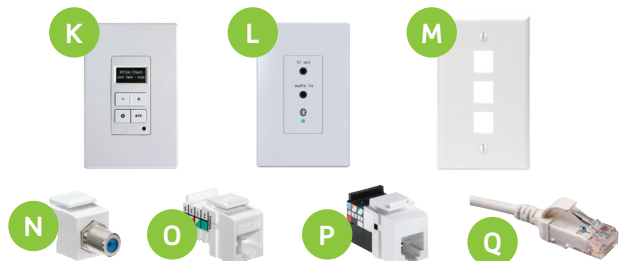

For the Wallplate