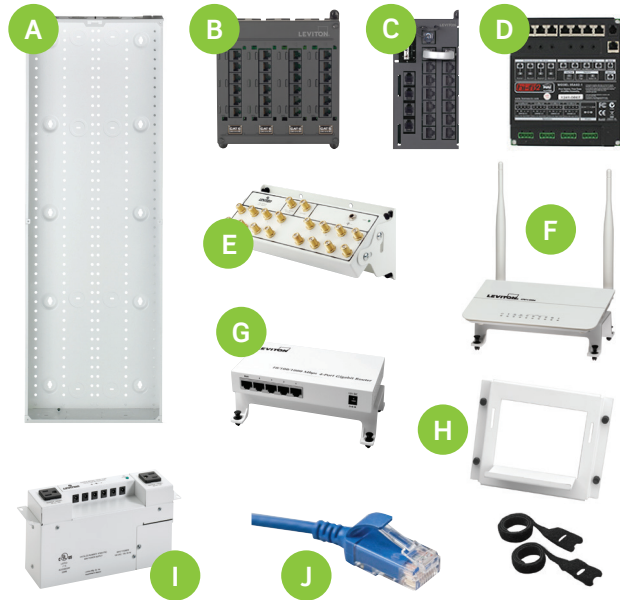

For the Enclosure