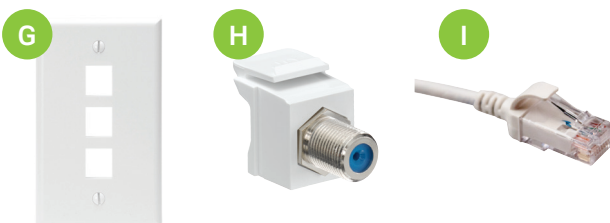

For the Wallplate