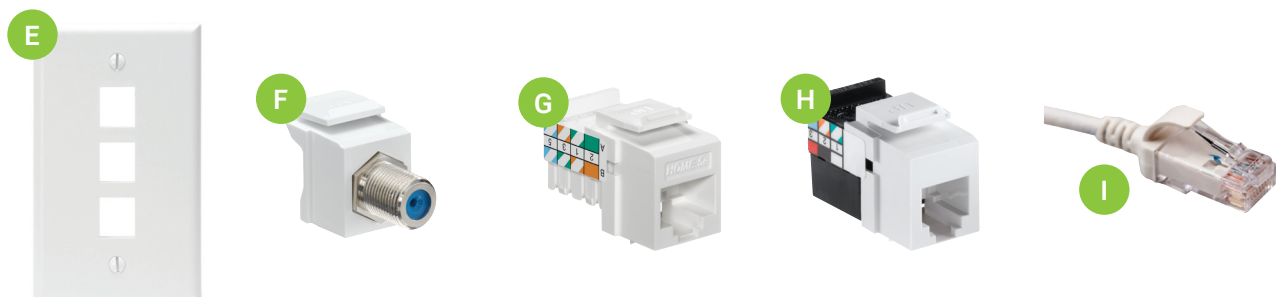

POPULAR CONFIGURATIONS FOR YOUR CONNECTED HOME: APARTMENT CONFIGURATION

Use this sheet to select the ideal network infrastructure for your Connected Home. Cover all the basic service needs for phone line, data, and TV to four locations, with this economy solution.

Product Configuration

Description	Part Number	Qty
A Empty MDU Enclosure with Cover	47605-MDU	1
B 1x4 Combo Phone and Data Board	47609-4DP	1
C 1x6 Passive Video Splitter, 1GHz	47690-0G6	1
D High-Flex 5e Patch Cords (1ft Blue for Enclosure)	5HHOM-01L	4
E 3-Port Wallplate	41080-3WP	4
F QuickPort® F-Connector	41084-FWF	4
G QuickPort Cat 5e Data Connector	5EHOM-RW5	4
H QuickPort 6P6C Phone Connector	41106-RW6	4
I High-Flex 5e Patch Cords (4ft White for Room Application)	5HHOM-04W	4

For the Enclosure

For the Wallplate

POPULAR CONFIGURATIONS FOR YOUR CONNECTED HOME: STUDENT HOUSING CONFIGURATION

Use this sheet to select the ideal network infrastructure for your Connected Home. Load this campus environment with accessible and reliable internet connections for students who want high-speed access for research, entertainment, and social media.

Product Configuration

Description	Part Number	Qty
A 14" Enclosure and Flush-Mount Cover	47605-140	1
B Empty 12-Port Mounting Bracket	47600-QPB	1
C Duplex Receptacle with Surge	47605-ACS	1
D 1x6 Passive Video Splitter, 2GHz	47690-6C2	1
E Empty Bracket for Modem/Router	47612-UBK	1
F High-Flex 5e Patch Cords (1ft Blue for Enclosure)	5HHOM-01L	2
G 3-Port Wallplate	41080-3WP	2
H QuickPort® F-Connector (Wallplate)	41084-FWF	2
I High-Flex 5e Patch Cords (4ft White for Room Application)	5HHOM-04W	2
J QuickPort Cat 5e Data Connector (Wallplate and Enclosure Bracket)	5EHOM-RW5	4
K QuickPort 6P6C Phone Connector (Wallplate and Enclosure Bracket)	41106-RW6	4