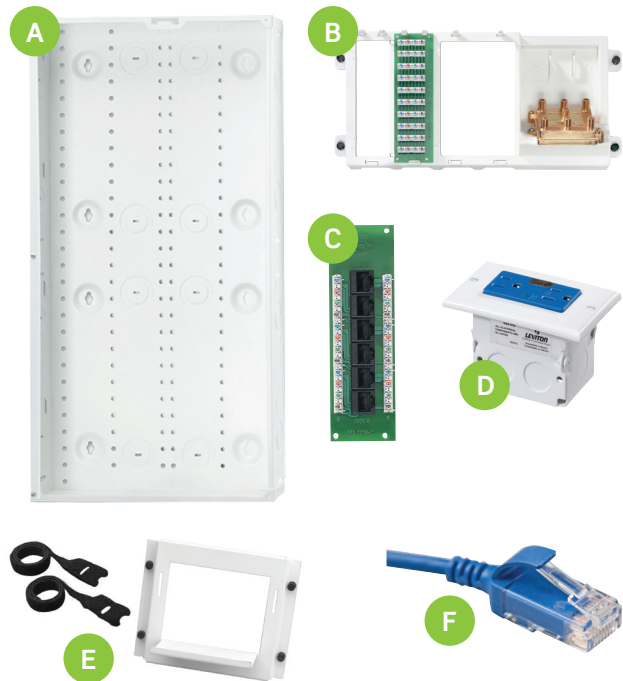

For the Enclosure