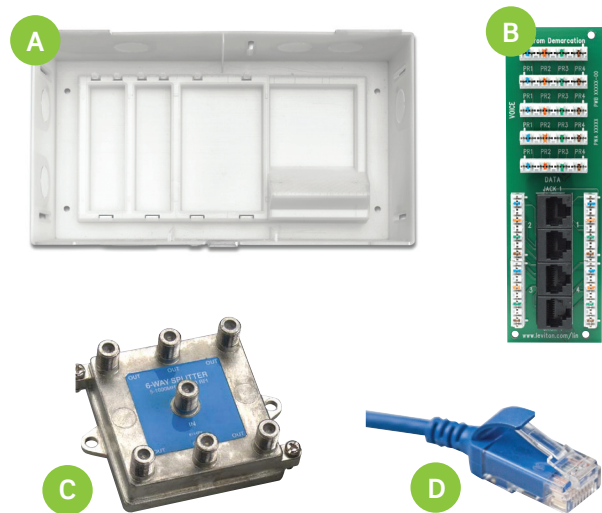

For the Enclosure