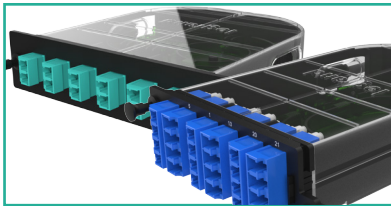

SPLICE CASSETTES

Splice Cassettes are available in M2 and M4 footprints, enable fast field termination, and provide cable management within the housing. The Splice Cassettes are designed for use with Single-Mode (OS2) or Multimode (OM3/OM4) fiber, houses 12 or 24 fibers and are available with LC Duplex, LC Quad or SC Duplex ports.

The 12 fiber cassettes feature a laser-cleaved pigtail from the factory and support fusion splicing of individual fibers, while the 24 fiber cassettes support fusion splicing of ribbon fibers. Heat shrinks, pigtail slack and cable slack are managed within the cassette — eliminating the need for individual splice trays or housings. The design of the cassettes allows easy mounting from either the front or the rear of an enclosure or panel, and individual fibers within the cassette may be accessed without disturbing the other fibers in the housing.

FLEXIBLE INSTALL

- Available in M2 or M4 footprint
- Mount from the front or rear of an enclosure or panel

HIGH PERFORMANCE

- Laser-cleaved pigtail from the factory
- Multimode (OM3/OM4) Tier 2 and Tier 3 performance for insertion loss

MEETS NETWORK NEEDS

- Supports Single-Mode (OS2) or Multimode (OM3/OM4)
- Houses 12 or 24 fibers
- LC Duplex, LC Quad or SC Duplex configuration

SPECIFICATIONS:

SINGLE-MODE “UPC” CASSETTES – LC/SC(UPC)

TIER	MAX. INSERTION LOSS (DB)	MIN. RETURN LOSS (DB)
1	0.3	52