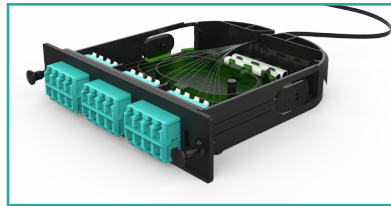

SPLICE CASSETTES

Splice Cassettes are available in M2 and M4 footprints, enable fast field termination, and provide cable management within the housing. The Splice Cassettes are designed for use with Single-Mode (OS2) or Multimode (OM3/OM4) fiber, houses 12 or 24 fibers and are available with LC Duplex, LC Quad or SC Duplex ports.

The 12 fiber cassettes feature a laser-cleaved pigtail from the factory and support fusion splicing of individual fibers, while the 24 fiber cassettes support fusion splicing of ribbon fibers. Heat shrinks, pigtail slack and cable slack are managed within the cassette — eliminating the need for individual splice trays or housings. The design of the cassettes allows easy mounting from either the front or the rear of an enclosure or panel, and individual fibers within the cassette may be accessed without disturbing the other fibers in the housing.

FLEXIBLE INSTALL

- Available in M2 or M4 footprint
- Mount from the front or rear of an enclosure or panel

HIGH PERFORMANCE

- Laser-cleaved pigtail from the factory
- Multimode (OM3/OM4) Tier 2 and Tier 3 performance for insertion loss

MEETS NETWORK NEEDS

- Supports Single-Mode (OS2) or Multimode (OM3/OM4)
- Houses 12 or 24 fibers
- LC Duplex, LC Quad or SC Duplex configuration

SPECIFICATIONS:

SINGLE-MODE “UPC” CASSETTES – LC/SC(UPC)

TIER	MAX. INSERTION LOSS (DB)	MIN. RETURN LOSS (DB)
1	0.3	52