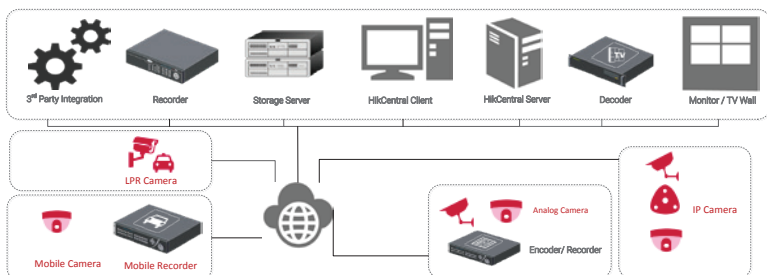

SMART EDUCATION SOLUTIONS

Hikvision's HD video products and easy-to-use video management software provide solutions to ensure student safety and reduce vandalism to valuable campus property.

HikCentral Management Software

- Pre-loaded on a verified hardware design
- Pre-activated 64-channel license
- Supports Windows Active Directory
- Assign user roles and permission via group

Device Health Monitoring

- Centralized Dashboard display for system and device status
- Quickly drill down to pinpoint problem device or network segment
- Automatic refresh of equipment status
- Create and export device reports for easy maintenance

Central Alarm Management

- Intuitively handle all alarms through the Alarm Center across alarm list, alarm based videos, and related map
- Rapidly identify and respond to alarms

SMART EDUCATION SOLUTIONS

Vehicle Access

LPR Cameras

- 1080p @ 60fps and detects up to 100 mph
- Physical I/O works with external lights, IR, and inductive loop

Centralized Video Management

Recorder / Storage

- Blazer Express: Windows-based NVR with advanced camera management and reporting
- Robust video / event live view and storage
- Advanced event searching and playback