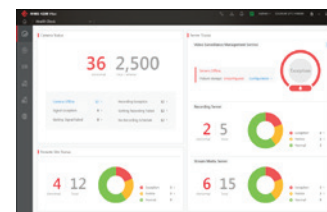

SMART EDUCATION SOLUTIONS

Hikvision's HD video products and easy-to-use video management software provide solutions to ensure student safety and reduce vandalism to valuable campus property.

HikCentral Management Software

- Pre-loaded on a verified hardware design
- Pre-activated 64-channel license
- Supports Windows Active Directory
- Assign user roles and permission via group

Device Health Monitoring

- Centralized Dashboard display for system and device status
- Quickly drill down to pinpoint problem device or network segment
- Automatic refresh of equipment status
- Create and export device reports for easy maintenance

Central Alarm Management

- Intuitively handle all alarms through the Alarm Center across alarm list, alarm based videos, and related map
- Rapidly identify and respond to alarms

SMART EDUCATION SOLUTIONS