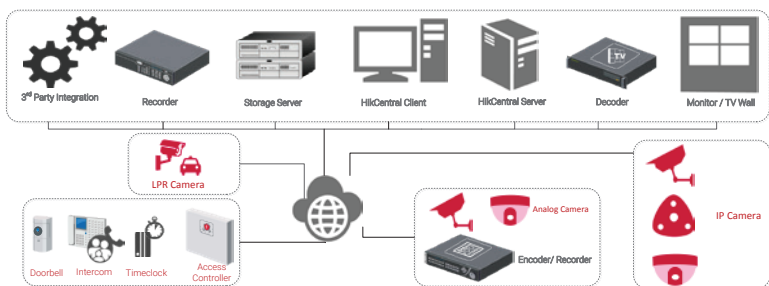

HEALTHCARE SOLUTIONS

Hikvision healthcare solutions provide:

- Easy deployable devices with flexible configuration
- Robust recording, control, and event management system
- Third party hardware and system integration capability

Intercom & Access Control

- Card, fingerprint, password access
- Indoor and outdoor intercom stations with video
- Provides secure door control as well as I/O expansion via encrypted communication when combined with other Hikvision devices

Device Health Monitoring

- Centralized Dashboard display for system and device status
- Quickly drill down to pinpoint problem device or network segment
- Automatic refresh of equipment status
- Create and export device reports for easy maintenance

- Card and fingerprint terminals
- Time and attendance terminals
- Intercom stations with privacy mode
- Multi-system compatibility with video, fire, and control

Vehicle Access

LPR Cameras

- 1080p @ 60fps and detects up to 100 mph
- Physical I/O works with external lights, IR, and inductive loop