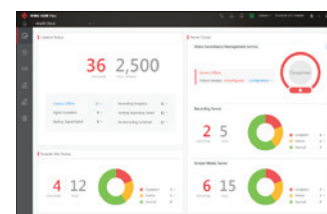

HEALTHCARE SOLUTIONS

Hikvision healthcare solutions provide:

- Easy deployable devices with flexible configuration
- Robust recording, control, and event management system
- Third party hardware and system integration capability

Device Health Monitoring

- Centralized Dashboard display for system and device status
- Quickly drill down to pinpoint problem device or network segment
- Automatic refresh of equipment status
- Create and export device reports for easy maintenance

Central Alarm Management

- Intuitively handle all alarms through the Alarm Center across alarm list, alarm based videos and related map
- Rapidly identify and respond to alarms

HEALTHCARE SOLUTIONS

Public Entrance / Exit