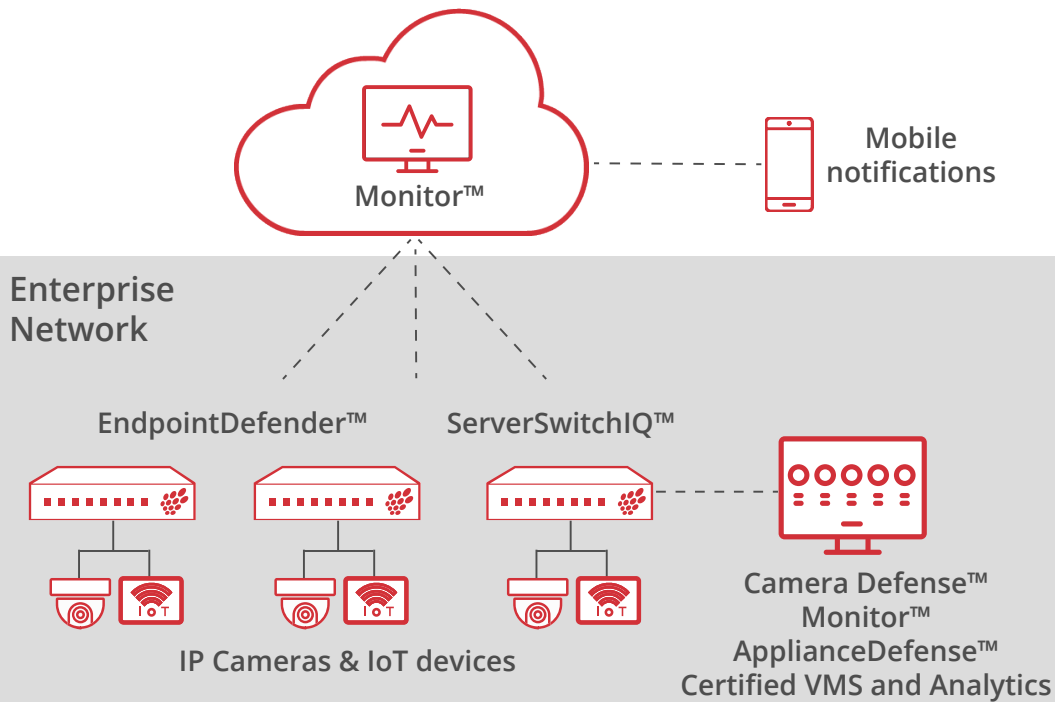

Distributed Video Surveillance Solution

Razberi's Distributed Configuration

In a distributed configuration, one or more open platform Razberi ServerSwitchIQ™ appliances are deployed at the edge of the network. ServerSwitchIQ™ units record, store, and protect IP video at the edge, effectively creating a sub-network.

A distributed configuration splits up the entire network into sub-networks, and each sub-network becomes a network segment. This allows for data to flow more efficiently and improve performance of the distributed network.

ServerSwitchIQ™ appliances also provide power-over-Ethernet (PoE) to the IP cameras and IoT devices, and can be loaded with cybersecurity and health monitoring software to protect the network and manage the system. EndpointDefender™ units can be added to support additional cameras and IoT devices.

Distributed VMS Integration System Components:

- Razberi ServerSwitchIQ™ at the edge
- Razberi CameraDefense™ and Razberi ApplianceDefense™ loaded on Razberi ServerSwitchIQ™
- Razberi Monitor™ loaded on Razberi ServerSwitchIQ™
- Optional Razberi EndpointDefender™ at the edge for additional cameras
- IP cameras, VMS, and video analytics