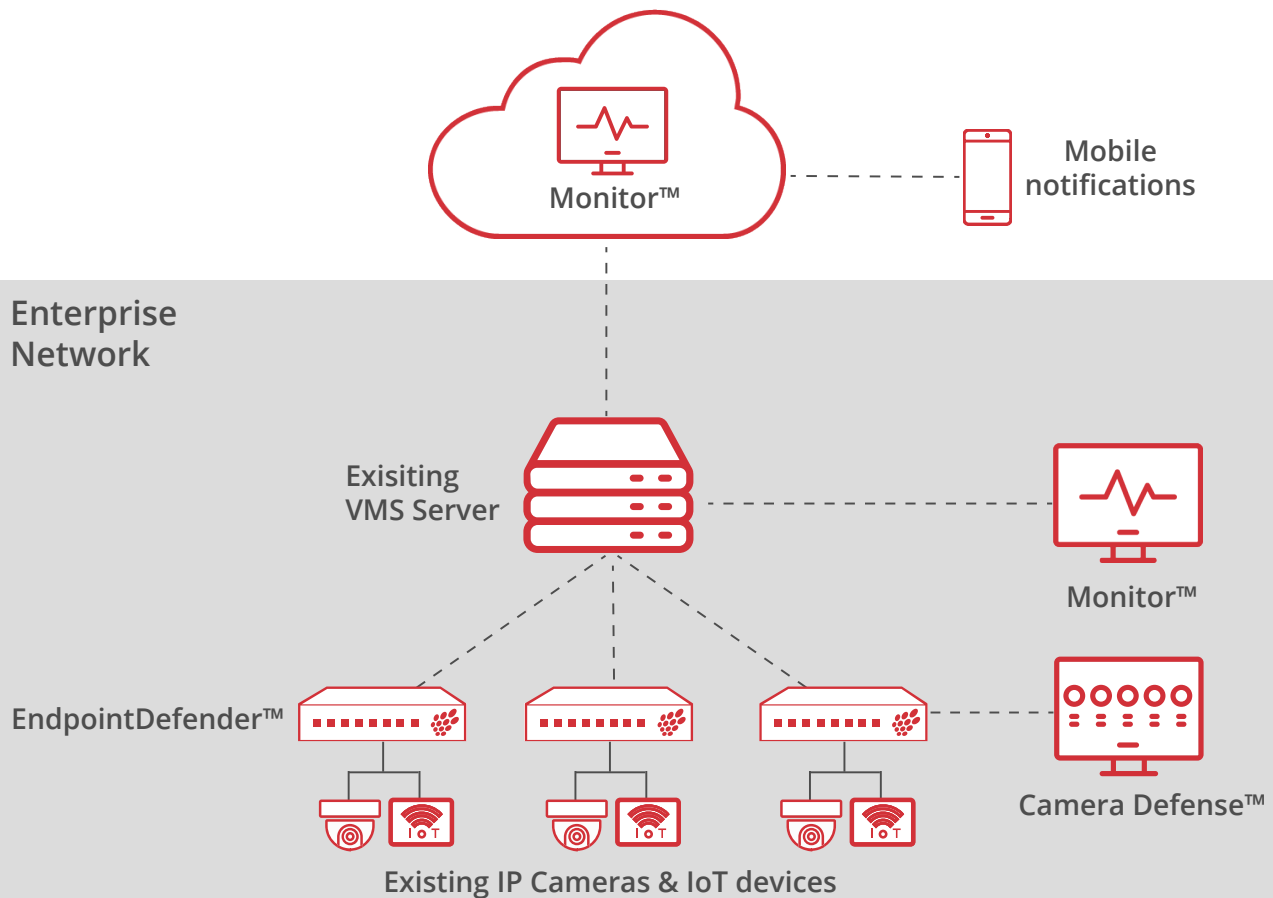

Centralized Video Surveillance Solution

Razberi's Centralized Configuration

In a **centralized configuration**, the Razberi Core™ server sits in an enterprise data center. This open platform appliance makes a centralized network more manageable for security leaders and network administrators by automating cybersecurity to the end-point. It can be loaded with a wide range of compatible 3rd party VMS, analytics products, and the Razberi Monitor™ software platform.

Razberi Core™ connects to one or more EndpointDefender™ units that sit in wiring closets throughout the enterprise. The EndpointDefender™ units can be placed in an existing IT network or separated, as long as a dedicated video surveillance Ethernet network is available.

Centralized Video Surveillance System Components:

- Razberi EndpointDefender™ at the edge, loaded with Razberi CameraDefense™
- Razberi Core™ in the data center
- Razberi Monitor™ loaded on Core™
- IP cameras, VMS, and video analytics

EndpointDefender™ is an open platform appliance, eliminating the need to replace an existing network's appliances with compatible ones. EndpointDefender™ connects to existing PoE switches, provides power to IP cameras and IoT devices, and is loaded with cybersecurity and Razberi Monitor™.