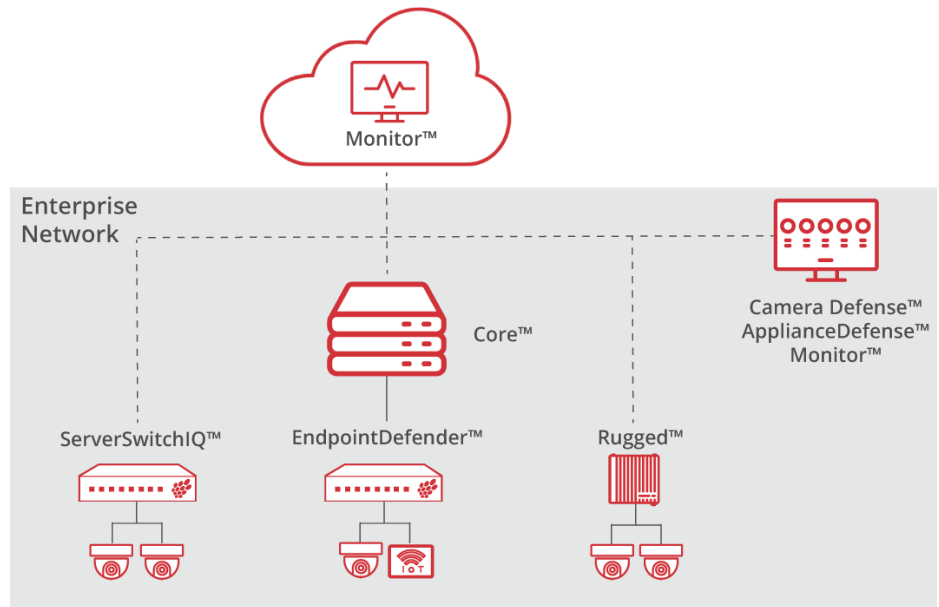

Razberi Network Solutions

How do I know Razberi is the right solution platform for me?

Razberi's open video surveillance platform includes intelligent appliances combined with automated cybersecurity and health monitoring software. In combination with a wide range of top third-party video management software (VMS) applications and IP cameras, enterprises can flexibly deploy a best of breed solution that reduces their total cost of ownership and reduces the likelihood of a costly cyber breach.

Razberi has the right solution to fit and secure any type of video surveillance network.

- Mix and match Razberi appliances to optimize the use of network bandwidth and lower costs
- Capture and store video at the edge, in the core, or even outdoors
- Add-on Razberi and other 3rd party applications to simplify management, ensure cybersecurity and support other business application requirements

The Razberi Platform has been utilized in key verticals, including:

- Financial & Banking
- Energy & Utilities
- Transportation
- Government
- Commercial Office
- Education
- Healthcare