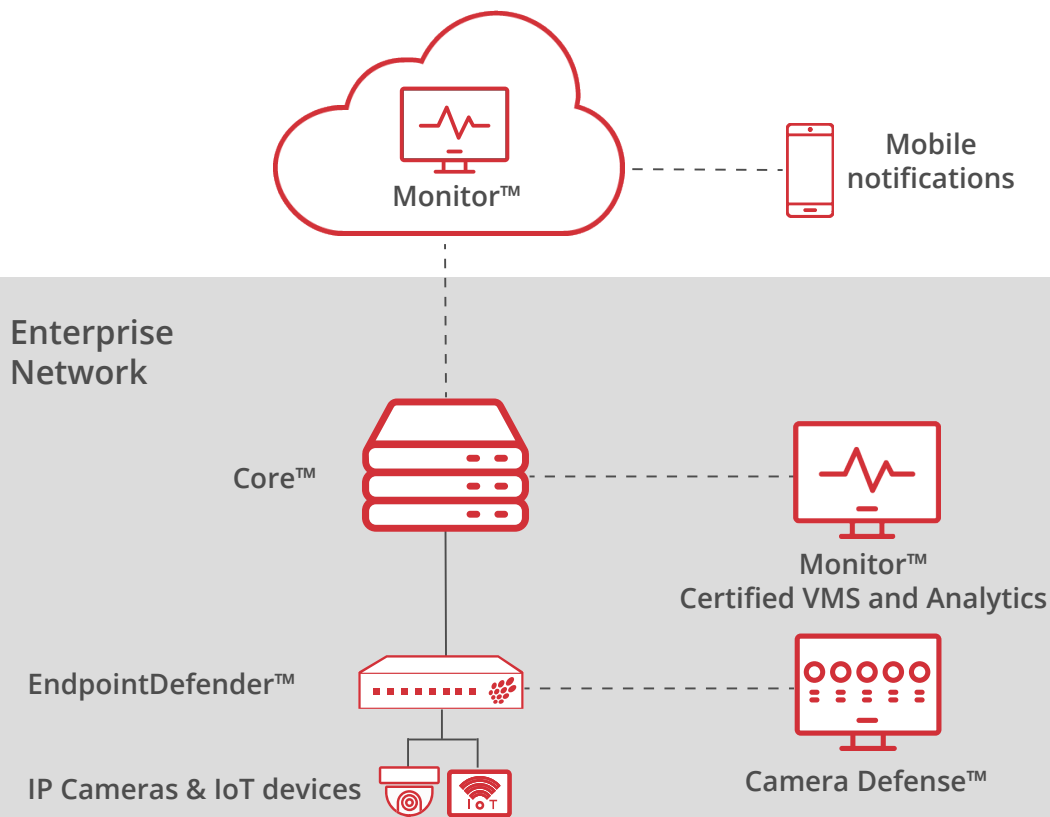

Centralized Video Surveillance Solution

Razberi's Centralized Configuration

In a **centralized configuration**, the Razberi Core™ server sits in an enterprise data center. This open platform appliance makes a centralized network more manageable for security leaders and network administrators by automating cybersecurity to the end-point. It can be loaded with a wide range of compatible 3rd party VMS, analytics products, and the Razberi Monitor™ software platform.

Razberi Core™ connects to one or more EndpointDefender™ units that sit in wiring closets throughout the enterprise. The EndpointDefender™ units can be placed in an existing IT network or separated, as long as a dedicated video surveillance Ethernet network is available.

Centralized Video Surveillance System Components:

- Razberi EndpointDefender™ at the edge, loaded with Razberi CameraDefense™
- Razberi Core™ in the data center
- Razberi Monitor™ loaded on Core™
- IP cameras, VMS, and video analytics