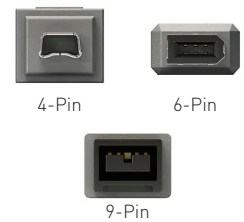

Firewire Connectors