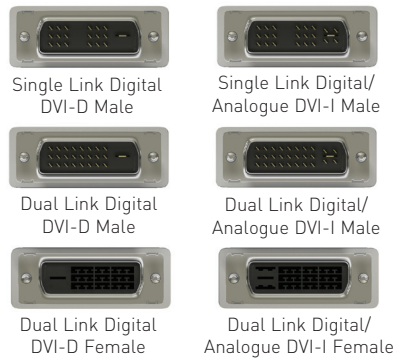

Mini DB / DB / Centronics / Micro Centronics Connectors

Lightning Connector

Fibre / Networking Connectors

Power Cords

DVI Connectors

DIN / Mini-DIN (S-Video) Connectors

USB Connectors

Audio/Video Connectors

Firewire Connectors

Modular Connectors