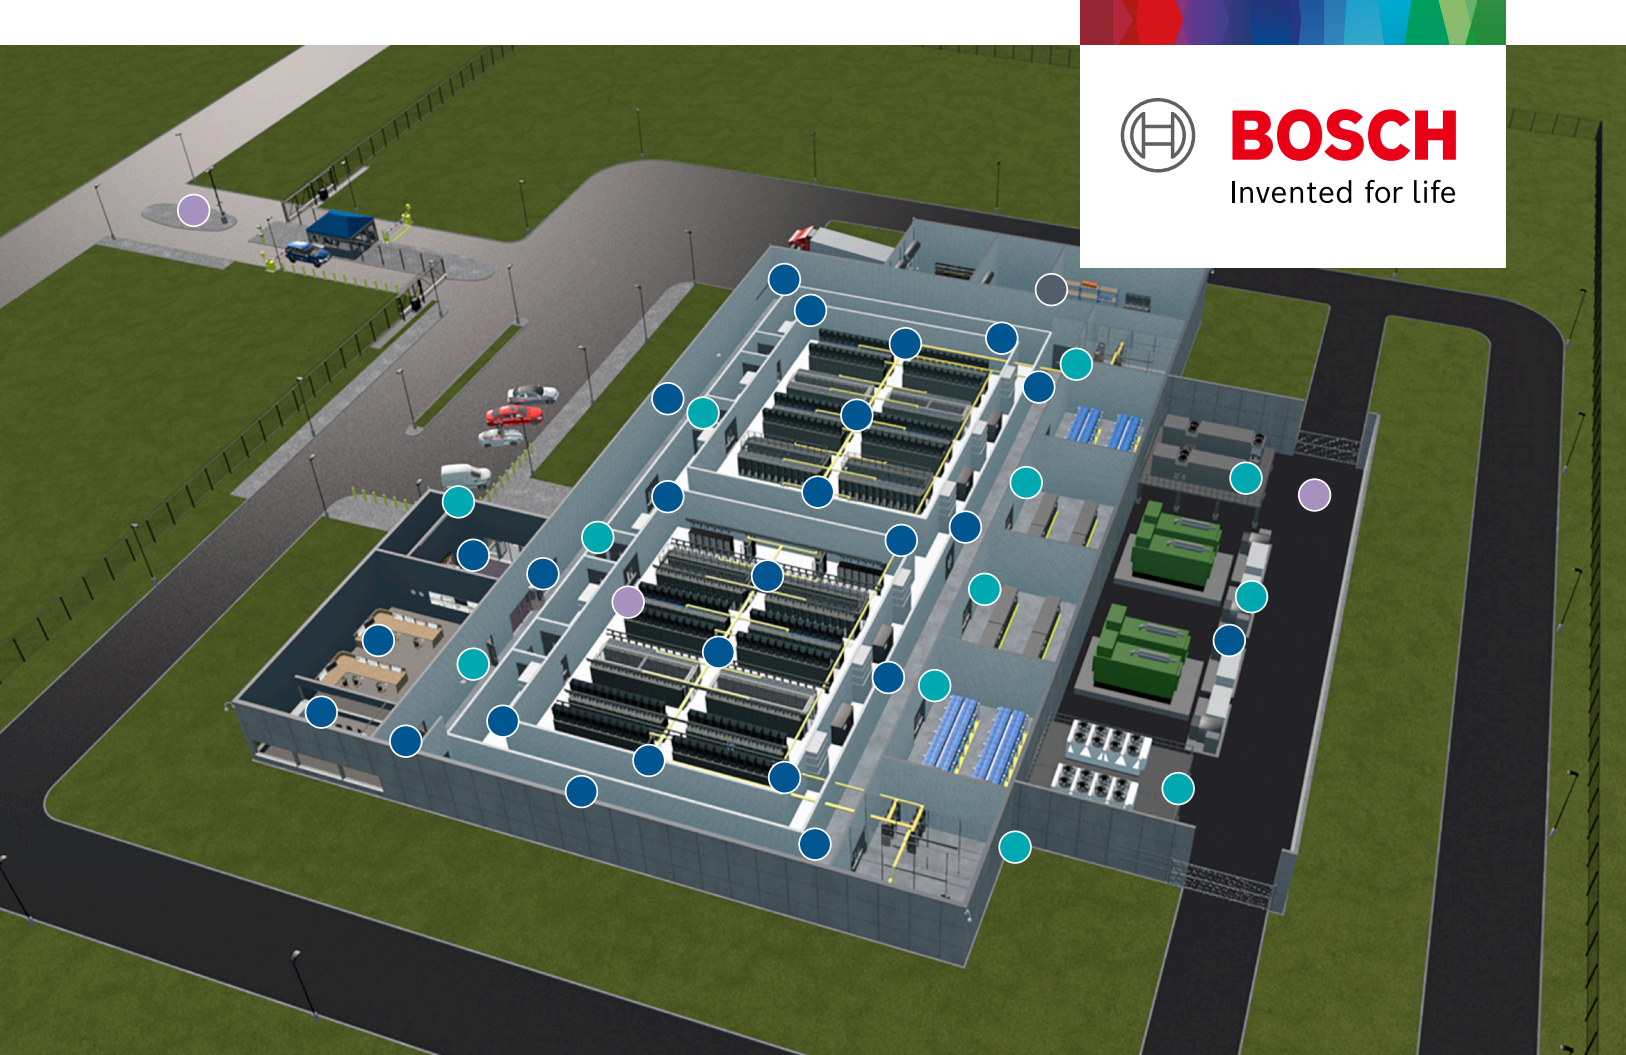

BVMS

FLEXIDOME IP starlight 8000i

FLEXIDOME IP 5100i

B series Intrusion alarm system

BOSCH

Invented for life

Physical Security for **Data Centers**

Data centers are physical facilities that organizations use to house their critical applications and data. Just as data centers protect the performance and integrity of its core components, Bosch provides integrated security solutions to safeguard against physical events 24/7.