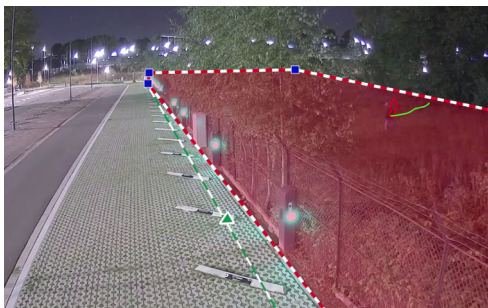

AUTODOME IP starlight 7000i

This pan, tilt, zoom camera with starlight technology is designed for extreme low light scenes with minimum ambient light. The built-in Intelligent Video Analytics is specifically designed for the most demanding environments.

FLEXIDOME IP 4512i

This intelligent camera is an industry first for general, cost effective video surveillance. Featuring high quality, 24/7 performance with built-in Essential Video Analytics which enables you to easily retrieve forensic evidence. Intelligent streaming reduces bitrates by up to 90% compared to other cameras.

MIC IP fusion 9000i

This camera offers a unique feature in terms of video analytics: metadata fusion. It fuses the metadata of the camera's built-in optical and thermal imager, providing users with full situational awareness.

PAVIRO - public address and voice evacuation system

Automate warnings to individuals going into restricted areas or breaching a perimeter with this system. Combine with LBC 3482/00 exterior horn speakers or LHM0606/00 in-ceiling loud-speakers for exceptional sound quality.

Access Control System

Unauthorized employees or intruders entering restricted areas pose a security risk. Bosch helps to prevent this with a complete access control portfolio with software options, controllers, readers and credentials.

Built-in Intelligent Video Analytics with machine learning

With built-in Video Analytics, processing is done at the edge – in the camera – no central server required. Camera Trainer is based on machine learning and enables you to tailor built-in Video Analytics to detect the things that matter most to you. The camera retains information on new user-defined objects and situations, or any subsequent changes. It then refers to these new learnings when processing scenes and can be combined with pre-determined alarm rules and object filters for even more accuracy and flexibility.

Bosch Security and Safety Systems

Protecting lives, buildings and assets is our aim. Our product portfolio includes video security, intrusion detection, fire detection and voice evacuation systems as well as access control and management systems. Professional audio and conference systems for communications of voice, sound and music complete the range.

Visit boschsecurity.com for more information.

© Bosch Security Systems B.V., 2020

Modifications reserved