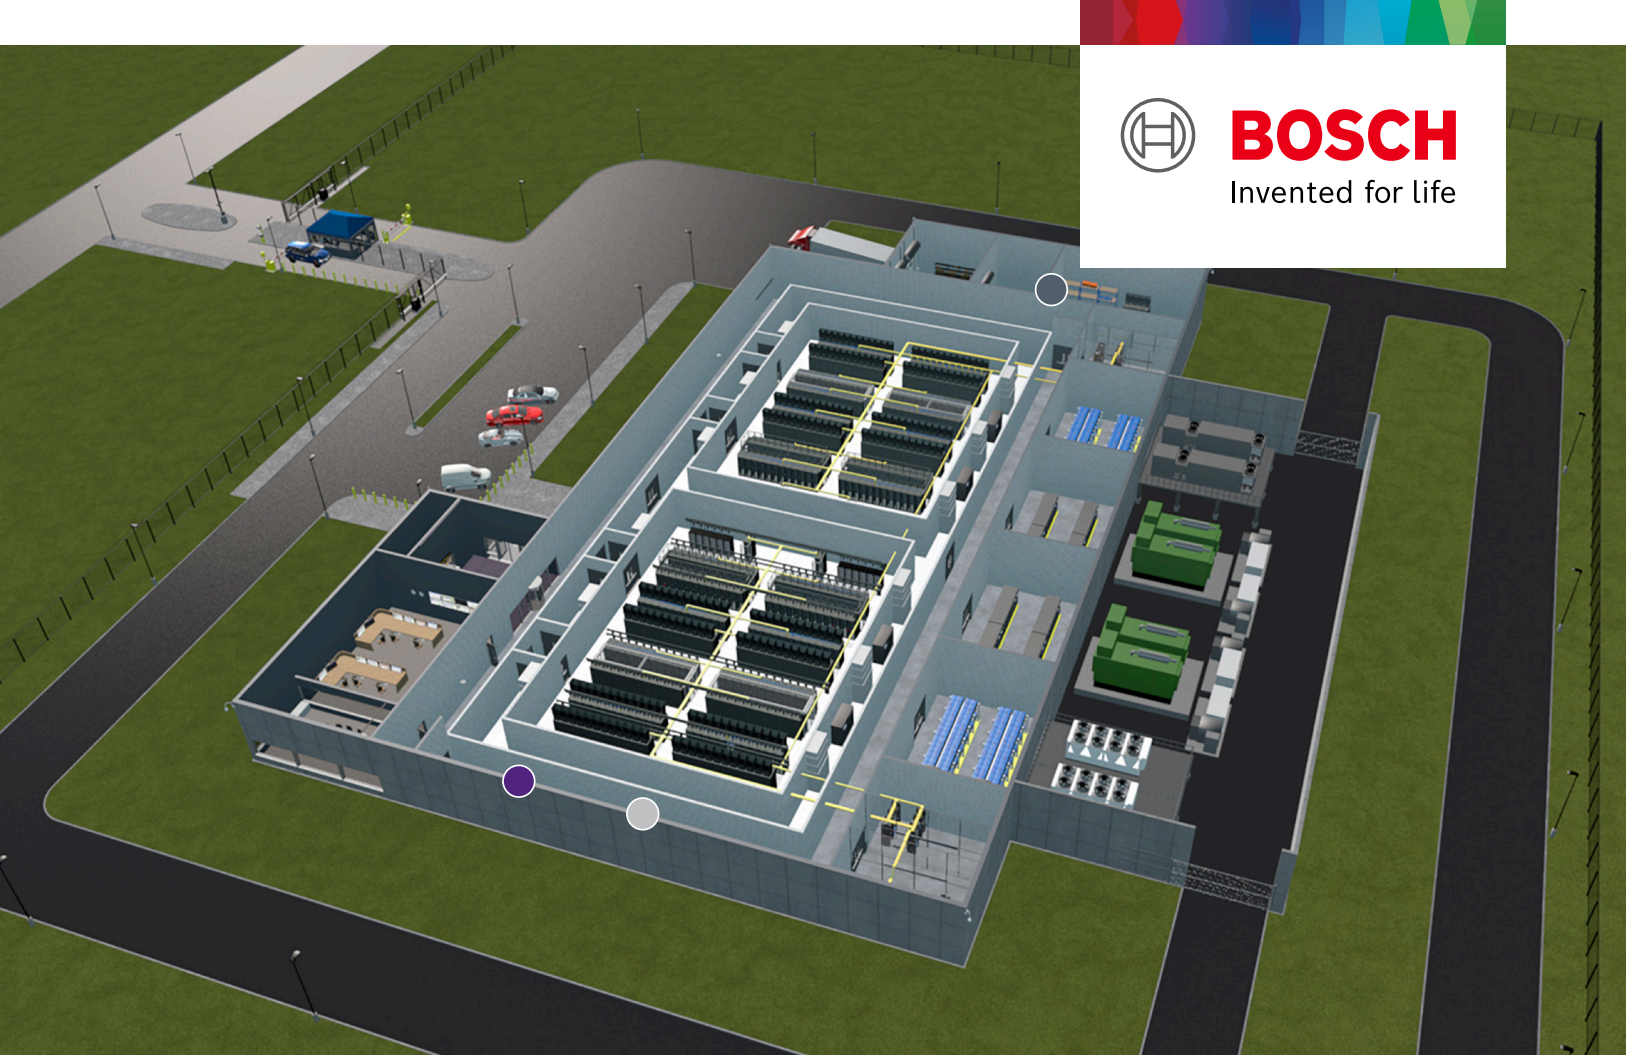

BVMS

PAVIRO

BOSCH

Invented for life

Physical Security for **Data Centers**

Data centers are physical facilities that organizations use to house their critical applications and data. Just as data centers protect the performance and integrity of its core components, Bosch provides integrated security solutions to safeguard against physical events 24/7.

Perimeter security

Building security

Cage level security

Unified communications

Drone detection

Drone detection

Establish a radar field above the facility to detect any drone activity that could endanger the facility or attempt to capture data.