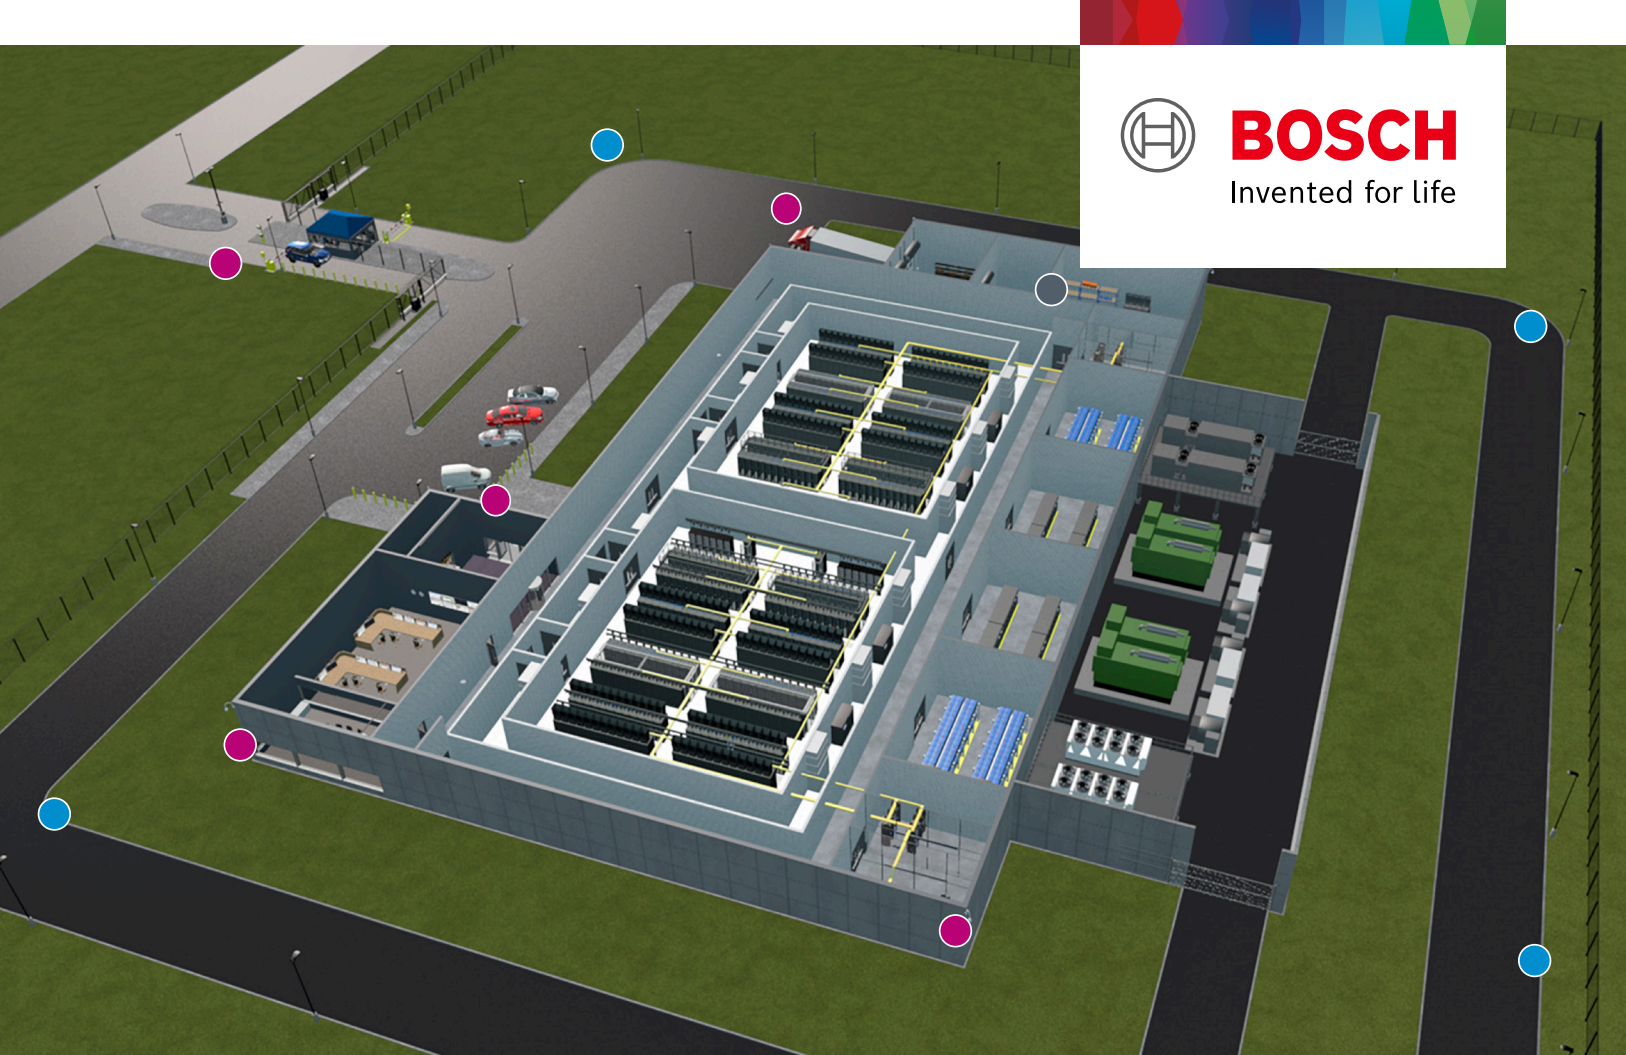

BOSCH

Invented for life

Physical Security for **Data Centers**

Data centers are physical facilities that organizations use to house their critical applications and data. Just as data centers protect the performance and integrity of its core components, Bosch provides integrated security solutions to safeguard against physical events 24/7.

Perimeter security

Building security

Cage level security

Unified communications

Drone detection

<< Click on a solution to find out more

BOSCH

Invented for life

Physical Security for **Data Centers**

Data centers are physical facilities that organizations use to house their critical applications and data. Just as data centers protect the performance and integrity of its core components, Bosch provides integrated security solutions to safeguard against physical events 24/7.