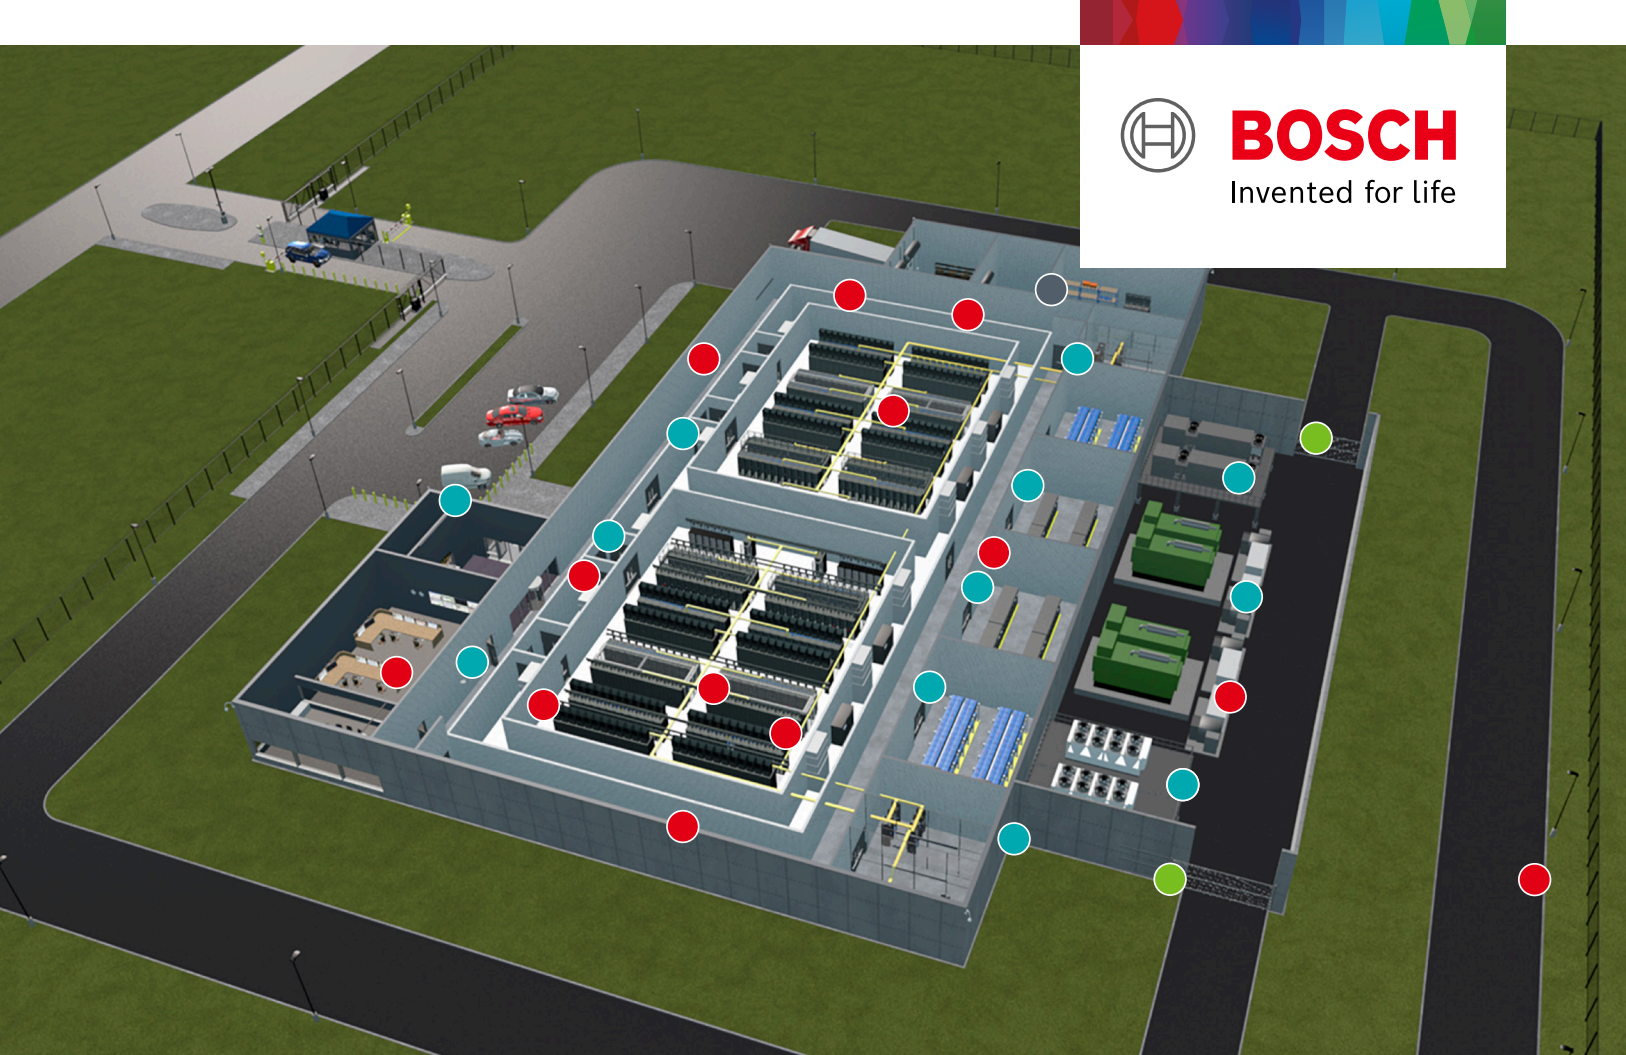

AUTODOME IP starlight 7000i

DINION IP thermal 8000

BVMS

BOSCH

Invented for life

Physical Security for **Data Centers**

Data centers are physical facilities that organizations use to house their critical applications and data. Just as data centers protect the performance and integrity of its core components, Bosch provides integrated security solutions to safeguard against physical events 24/7.

Perimeter security

Building security

Cage level security

Unified communications

Drone detection

Building security

Provide identification and security for vehicles and people in the parking lot, as well as around and inside the building.