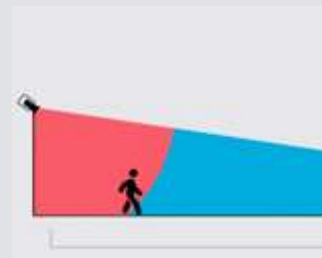

### Video Analytics and Lens calculator

Easily calculate how far a camera can see and at what distance it can detect objects with built-in video analytics