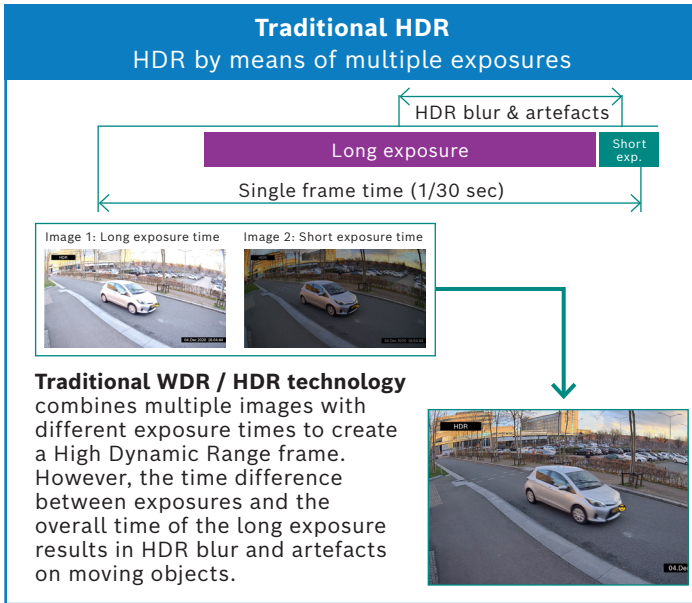

Excellent imaging with starlight X

Long considered the gold standard in low-light video performance, Bosch starlight technology enables its cameras to capture color detail even when light levels drop. The new starlight X technology with next-level light sensitivity technology delivers clear and relevant images regardless of lighting conditions, time of day, or object movement. What's more, starlight X technology:

- Combines large pixel high performance sensors, and custom optics with advanced image processing and noise suppression algorithms to enhance sensitivity significantly over regular starlight cameras
- Provides more detail due to lower noise and reduced motion blur due to faster shutter speeds.
- Enhanced color reproduction at low light and next level monochrome sensitivity offer improved performance in extreme low-light scenes

[1] Low light comparison of starlight to starlight X in 1080p resolution

[2] Low light comparison of another brand to starlight X in 4-megapixel (4MP) resolution

Sensitivity comparisons of starlight to starlight X, brand A and brand B in 4MP resolution

Motion-optimized HDR X for improved detail

- Motion optimized images without HDR blur and motion artefacts
- Provides HDR imaging at lower light levels where traditional HDR technologies are non-functional
- A high Dynamic Range of up to 144dB in HDR X Extreme DR mode