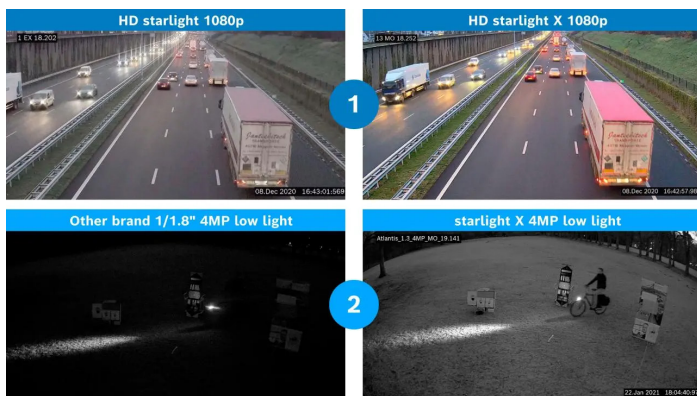

[1] Low light comparison of starlight to starlight X in 1080p resolution

[2] Low light comparison of another brand to starlight X in 4-megapixel (4MP) resolution