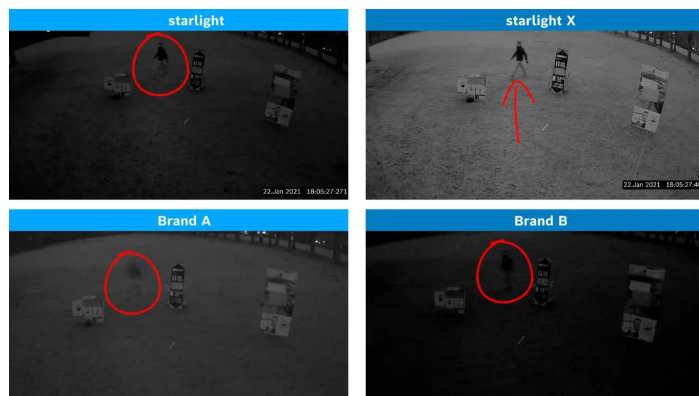

Sensitivity comparisons of starlight to starlight X, brand A and brand B in 4MP resolution