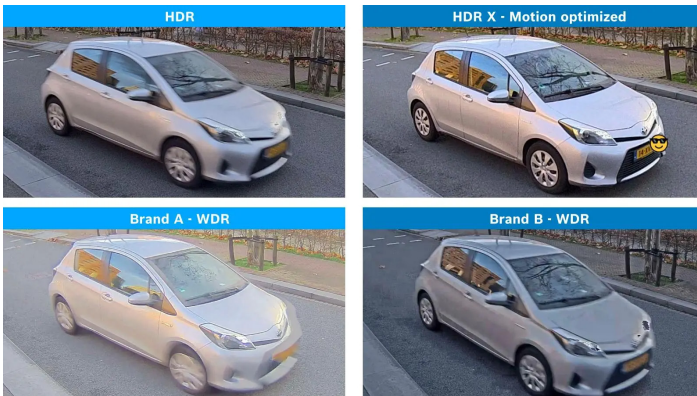

Motion-optimized HDR X for improved detail

- Motion optimized images without HDR blur and motion artefacts
- Provides HDR imaging at lower light levels where traditional HDR technologies are non-functional
- A high Dynamic Range of up to 144dB in HDR X Extreme DR mode

HDR X eliminates motion blur and artefacts in scenes with challenging lighting and fast-moving objects

Our X series portfolio

FLEXIDOME IP starlight 8000i X series: Highest level of detail for mission-critical applications

The award-winning, FLEXIDOME IP starlight 8000i X series cameras offer exceptional image quality, robust housing, and built-in AI to deliver the highest level of detail required for mission critical applications such as perimeter security of airports, parking lots, critical infrastructures, government buildings, border patrol, ship tracking, and monitoring traffic.

FLEXIDOME IP indoor 8000i X series: The right fit for indoor high-security applications

The FLEXIDOME IP 8000i portfolio is already known for its remote commissioning and reducing set-up time by up to 75 percent. The new indoor line-up further simplifies installation with a unique timesaving, two-step concept that any installer can do. These cameras are ideal for indoor use in warehouses, shopping malls, casinos, airports, and train stations.

Bosch Security and Safety Systems
Protecting lives, buildings and assets is our aim. Our product portfolio includes video security, intrusion detection, fire detection and voice evacuation systems as well as access control and management systems. Professional audio and conference systems for communications of voice, sound and music complete the range.

Visit [boschsecurity.com](https://www.boschsecurity.com) for more information.
© Bosch Security Systems B.V., 2022
Modifications reserved