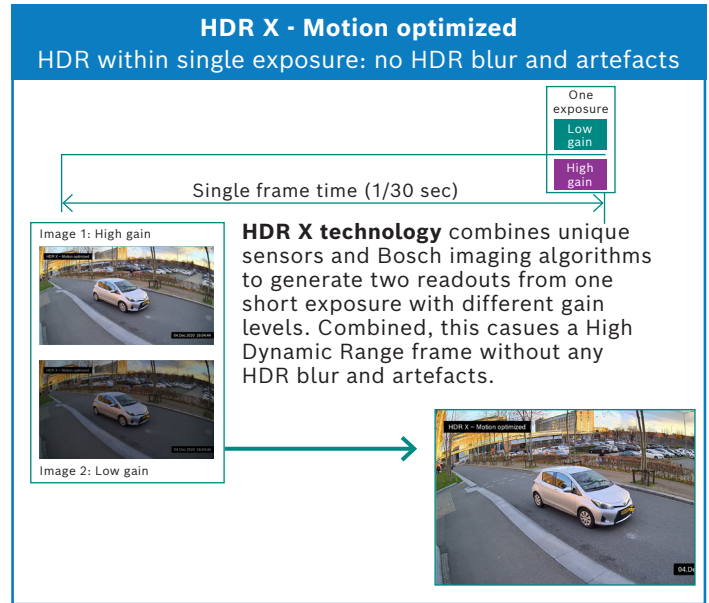

Excellent imaging with starlight X

Long considered the gold standard in low-light video performance, Bosch starlight technology enables its cameras to capture color detail even when light levels drop. The new starlight X technology with next-level light sensitivity technology delivers clear and relevant images regardless of lighting conditions, time of day, or object movement. What's more, starlight X technology:

- Combines large pixel high performance sensors, and custom optics with advanced image processing and noise suppression algorithms to enhance sensitivity significantly over regular starlight cameras
- Provides more detail due to lower noise and reduced motion blur due to faster shutter speeds.
- Enhanced color reproduction at low light and next level monochrome sensitivity offer improved performance in extreme low-light scenes

[1] Low light comparison of starlight to starlight X in 1080p resolution

[2] Low light comparison of another brand to starlight X in 4-megapixel (4MP) resolution

Sensitivity comparisons of starlight to starlight X, brand A and brand B in 4MP resolution

Motion-optimized HDR X for improved detail

- Motion optimized images without HDR blur and motion artefacts
- Provides HDR imaging at lower light levels where traditional HDR technologies are non-functional
- A high Dynamic Range of up to 144dB in HDR X Extreme DR mode