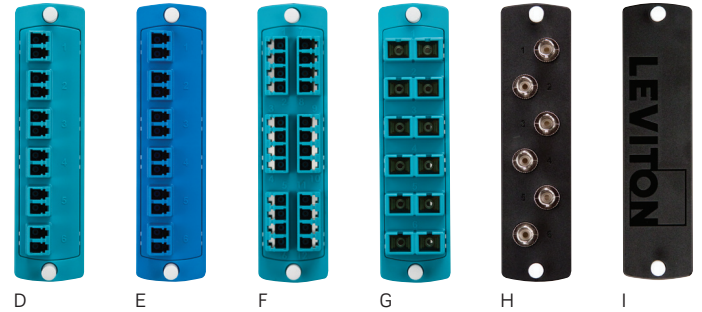

LEVITON SDX PLATFORM | FIBER OPTIC ENCLOSURES, ADAPTER PLATES, AND ACCESSORIES

2000i SDX RACK-MOUNT ENCLOSURES	PART NO.
[A] 1RU, empty, sliding tray, accepts 3 adapter plates	5R1UH-S03
2RU, empty, sliding tray, accepts 6 adapter plates	5R2UH-S06
4RU, empty, sliding tray, accepts 12 adapter plates	5R4UH-S12

1000I SDX RACK-MOUNT ENCLOSURES	PART NO.
[B] 1RU, empty, accepts 3 adapter plates	5R1UM-F03
1RU, empty, with sliding tray, accepts 3 adapter plates	5R1UM-S03
2RU, empty, accepts 6 adapter plates	5R2UM-F06
2RU, empty, with sliding tray, accepts 6 adapter plates	5R2UM-S06
3RU, empty, accepts 9 adapter plates	5R3UM-F09
4RU, empty, accepts 12 adapter plates	5R4UM-F12

500I SDX RACK-MOUNT ENCLOSURES	PART NO.
[C] 1RU, empty, accepts 3 adapter plates	5R1UL-F03
2RU, empty, accepts 6 adapter plates	5R2UL-F06
3RU, empty, accepts 12 adapter plates	5R3UL-F12

SDX MOLDED ADAPTER PLATES WITH ZIRCONIA CERAMIC SLEEVE	PART NO.
[D] Plate (aqua), 50 μm LOMM (OM3 and OM4) Duplex LC, 12-fiber	5F100-2QL
[E] Plate (blue), SM (OS2), Duplex LC, 12-fiber	5F100-2LL
[F] Plate (aqua), 50 μm LOMM (OM3 and OM4) Quad LC, 24-fiber	5F100-4QL
Plate (blue), SM (OS2), Quad LC, 24-fiber	5F100-4LL
Plate (aqua), 50 μm LOMM (OM3 and OM4), Duplex SC, 6-fiber	5F100-6QC
Plate (blue), SM (OS2), Duplex SC, 6-fiber	5F100-6LC
[G] Plate (aqua), 50 μm LOMM (OM3 and OM4), Duplex SC, 12-fiber	5F100-2QC
Plate (blue), SM (OS2), Duplex SC, 12-fiber	5F100-2LC
[H] Plate (black), ST MM/SM, 6-fiber	5F100-6MT
Plate (black), ST MM/SM, 8-fiber	5F100-8MT
[I] Plate (black), Blank	5F100-PLT

ACCESSORIES	PART NO.
Universal Clamp Kit (for enclosure mounting), single cable grommet	5RCMP-KIT
Universal Clamp Kit (for enclosure mounting), multiple cable grommet	5RCMP-KT2
Universal Clamp Kit, Single and Multiple Cable Grommet (for rack mounting)	5RCMR-KIT
Patch Cord Management Tray, 1RU	5R1UX-CMT
Patch Cord Management Tray, 2RU	5R2UX-CMT
Patch Cord Management, 0RU (bag of 2)	5RCMT-VFG