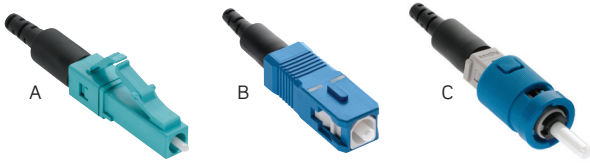

LEVITON FIBER OPTIC CONNECTORS

FASTCAM® PRE-POLISHED STYLE	OM3/4 50µm LOMM	OS2 SM
[A] LC	49991-LLC	49991-SLC
[B] SC	49991-LSC	49991-SSC
[C] ST	N/A	49991-SST

All FastCAM connectors require a precision cleaver and a tool kit.