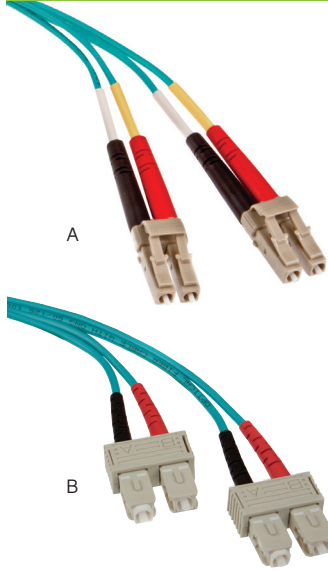

LEVITON ECONOMY SERIES FIBER OPTIC DUPLEX PATCH CORDS

	OM3*	OM4*	OS2*
[A] LC-LC, 1 meter	5LDLC-M01	54DLC-M01	UPDLC-S01
LC-LC, 2 meter	5LDLC-M02	54DLC-M02	UPDLC-S02
LC-LC, 3 meter	5LDLC-M03	54DLC-M03	UPDLC-S03
LC-LC, 5 meter	5LDLC-M05	54DLC-M05	UPDLC-S05
LC-LC, 10 meter	5LDLC-M10	54DLC-M10	UPDLC-S10
[B] SC-SC, 1 meter	5LDSC-M01	54DSC-M01	UPDSC-S01
SC-SC, 2 meter	5LDSC-M02	54DSC-M02	UPDSC-S02
SC-SC, 3 meter	5LDSC-M03	54DSC-M03	UPDSC-S03
SC-SC, 5 meter	5LDSC-M05	54DSC-M05	UPDSC-S05
SC-SC, 10 meter	5LDSC-M10	54DSC-M10	UPDSC-S10

*OM3 = 50/125 μm Laser-Optimized Multimode, OM4 = 50/125 μm Laser-Optimized Multimode, OS2 = Single-Mode
Note: For ordering Premium Series Patch Cords, go to Leviton.com/Configurator