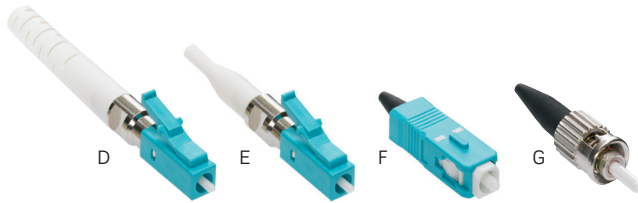

1000I SDX RACK-MOUNT ENCLOSURES	PART NO.
[B] 1RU, empty, accepts 3 adapter plates	5R1UM-F03
1RU, empty, with sliding tray, accepts 3 adapter plates	5R1UM-S03
2RU, empty, accepts 6 adapter plates	5R2UM-F06
2RU, empty, with sliding tray, accepts 6 adapter plates	5R2UM-S06
3RU, empty, accepts 9 adapter plates	5R3UM-F09
4RU, empty, accepts 12 adapter plates	5R4UM-F12

500I SDX RACK-MOUNT ENCLOSURES	PART NO.
[C] 1RU, empty, accepts 3 adapter plates	5R1UL-F03
2RU, empty, accepts 6 adapter plates	5R2UL-F06
3RU, empty, accepts 12 adapter plates	5R3UL-F12

SDX MOLDED ADAPTER PLATES WITH ZIRCONIA CERAMIC SLEEVE	PART NO.
[D] Plate (aqua), 50 μm LOMM (OM3 and OM4) Duplex LC, 12-fiber	5F100-2QL
[E] Plate (blue), SM (OS2), Duplex LC, 12-fiber	5F100-2LL
[F] Plate (aqua), 50 μm LOMM (OM3 and OM4) Quad LC, 24-fiber	5F100-4QL
Plate (blue), SM (OS2), Quad LC, 24-fiber	5F100-4LL
Plate (aqua), 50 μm LOMM (OM3 and OM4), Duplex SC, 6-fiber	5F100-6QC
Plate (blue), SM (OS2), Duplex SC, 6-fiber	5F100-6LC
[G] Plate (aqua), 50 μm LOMM (OM3 and OM4), Duplex SC, 12-fiber	5F100-2QC
Plate (blue), SM (OS2), Duplex SC, 12-fiber	5F100-2LC
[H] Plate (black), ST MM/SM, 6-fiber	5F100-6MT
Plate (black), ST MM/SM, 8-fiber	5F100-8MT
[I] Plate (black), Blank	5F100-PLT

ACCESSORIES	PART NO.
Universal Clamp Kit (for enclosure mounting), single cable grommet	5RCMP-KIT
Universal Clamp Kit (for enclosure mounting), multiple cable grommet	5RCMP-KT2
Universal Clamp Kit, Single and Multiple Cable Grommet (for rack mounting)	5RCMR-KIT
Patch Cord Management Tray, 1RU	5R1UX-CMT
Patch Cord Management Tray, 2RU	5R2UX-CMT
Patch Cord Management, 0RU (bag of 2)	5RCMT-VFG

LEVITON FIBER OPTIC CONNECTORS

FASTCAM® PRE-POLISHED STYLE	OM3/4 50µm LOMM	OS2 SM
[A] LC	49991-LLC	49991-SLC
[B] SC	49991-LSC	49991-SSC
[C] ST	N/A	49991-SST

All FastCAM connectors require a precision cleaver and a tool kit.